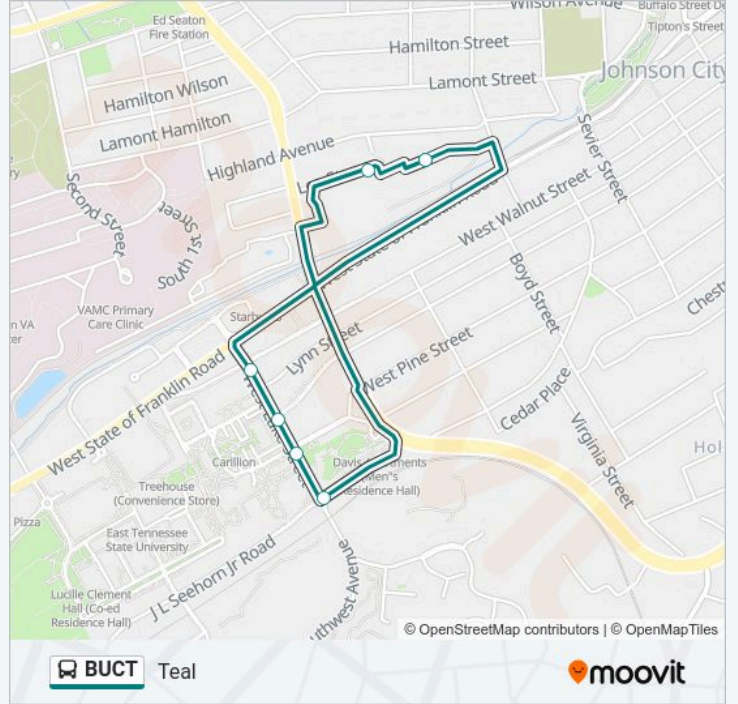

 **BUCT Line**

Teal

Get The App

The BUCT bus line Teal has one route. For regular weekdays, their operation hours are:

(1) Teal: 7:45 AM-3:45 PM

Use the Moovit App to find the closest BUCT bus station near you and find out when is the next BUCT bus arriving.

Direction: Teal

7 stops

[VIEW LINE SCHEDULE](#)

Univ Edge - 910 Watauga

Southwest & Gilbreath Wb

Rogers-Stout Hall Nb

Gilbreath & Maple - Burgin Dossett Hall Nb

Gilbreath & W. Walnut Nb

Univ Edge Clubhouse Eb

Univ Edge - 910 Watauga

BUCT bus Time Schedule

Teal Route Timetable:

Monday	7:45 AM-3:45 PM
Tuesday	7:45 AM-3:45 PM
Wednesday	7:45 AM-3:45 PM
Thursday	7:45 AM-3:45 PM
Friday	7:45 AM-3:45 PM
Saturday	Not Operational
Sunday	Not Operational

BUCT bus Info

Direction: Teal

Stops: 7

Trip Duration: 6 min

Line Summary:

BUCT bus time schedules and route maps are available in an offline PDF at moovitapp.com. Use the Moovit App to see live bus times, train schedule or subway schedule, and step-by-step directions for all public transit in Johnson City.