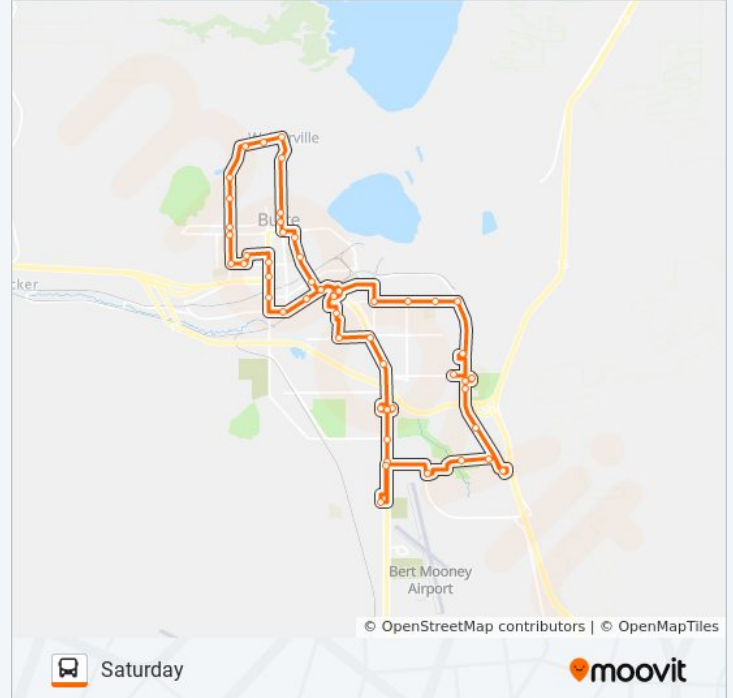

Highland View Manor

Lisac's Tri Stop

Harrison / Cobban

Oregon / Cobban

Columbus Plaza

Cvs / Stokes

Transit Center

Front / Arizona

Front / California

Front / Main (Health Department)

Montana / Second

Montana / Aluminum

Montana / Platinum

St. James Hospital

Platinum / Clark

Platinum / Excelsior

Excelsior / Park

Excelsior / Granite

Excelsior / Waukesha

Excelsior / Missoula

Daly / 5th

Daly / 2nd

Daly / Main Bypass

Main / Bennett

Main / Copper

Main / Granite

Park / Main

Arizona / Mercury

Utah / Platinum (Butte High)

Utah / Second

Front / Arizona

Transit Center