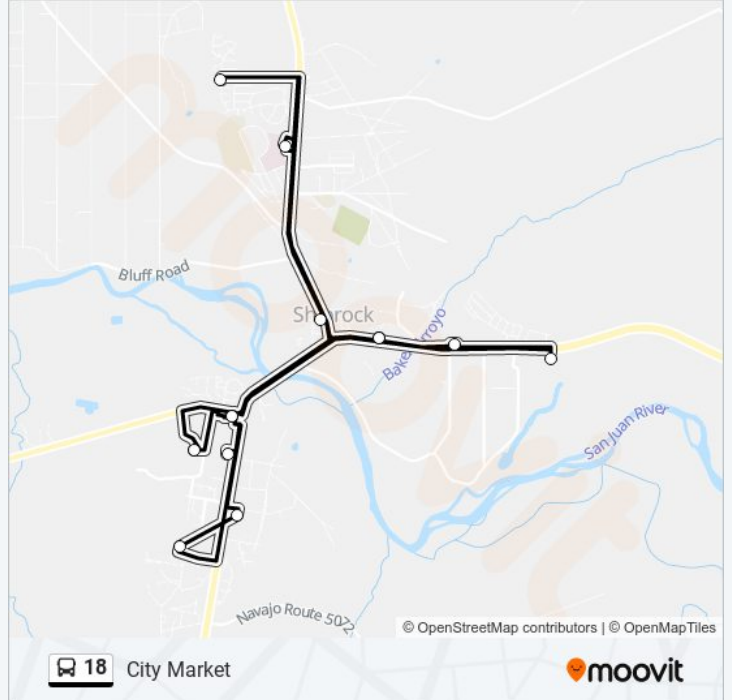

City Market

[Get The App](#)

The 18 bus line City Market has one route. For regular weekdays, their operation hours are:

(1) City Market: 7:05 AM - 4:05 PM

Use the Moovit App to find the closest 18 bus station near you and find out when is the next 18 bus arriving.

Direction: City Market

13 stops

[VIEW LINE SCHEDULE](#)

- Shiprock - Chapter House
- North Nha Main Office
- Shiprock - I.H.S. Hospital
- Wells Fargo Bank
- Dine College South Campus
- Shiprock - City Market
- Shiprock - B.I.A. Building
- Tse Bit'A'l Jr High
- Nataani Nez Restaurant
- Shiprock - City Market
- Shiprock - Fleet Management
- Shiprock - East 7/11 Store
- Shiprock - Chapter House

18 bus Time Schedule

City Market Route Timetable:

Sunday	Not Operational
Monday	7:05 AM - 4:05 PM
Tuesday	7:05 AM - 4:05 PM
Wednesday	7:05 AM - 4:05 PM
Thursday	7:05 AM - 4:05 PM
Friday	7:05 AM - 4:05 PM
Saturday	Not Operational

18 bus Info

Direction: City Market

Stops: 13

Trip Duration: 99 min

Line Summary:

18 bus time schedules and route maps are available in an offline PDF at moovitapp.com. Use the [Moovit App](#) to see live bus times, train schedule or subway schedule, and step-by-step directions for all public transit in Navajo Nation.