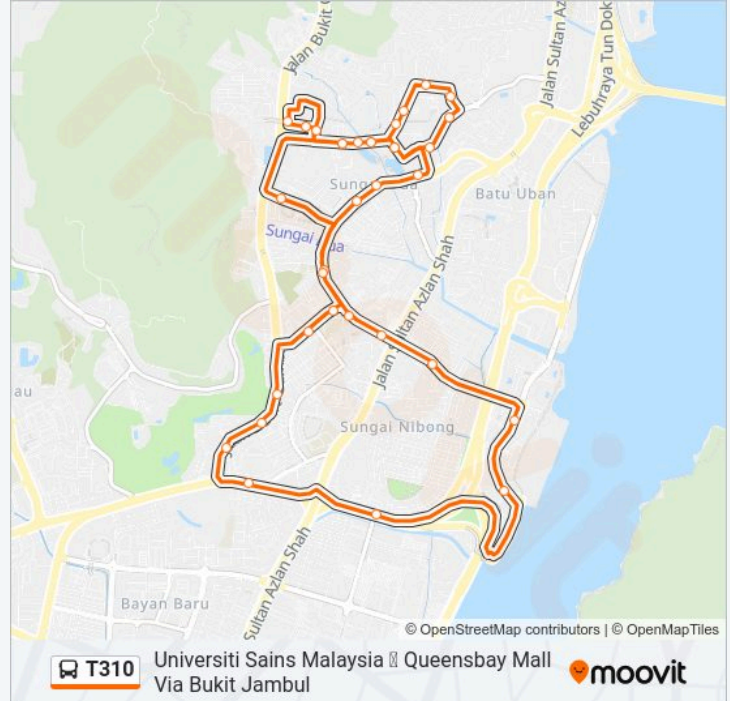

Kompleks Bukit Jambul

Krystal Point Corporate Park

Queensbay Mall

Bay Garden

Taman Pantai Jerejak

Terminal Ekspres Sg Nibong

Sjkc Phor Tay

Srjk Keong Hoe

Tesco Sungai Dua

Apartmen Desa Universiti

Usm

Desasiswa Harapan

Hadapan Informm

Desasiswa Aman Damai

Hub Padang Kawad

T310 bus time schedules and route maps are available in an offline PDF at moovitapp.com. Use the Moovit App to see live bus times, train schedule or subway schedule, and step-by-step directions for all public transit in Penang.

© 2024 Moovit - All Rights Reserved