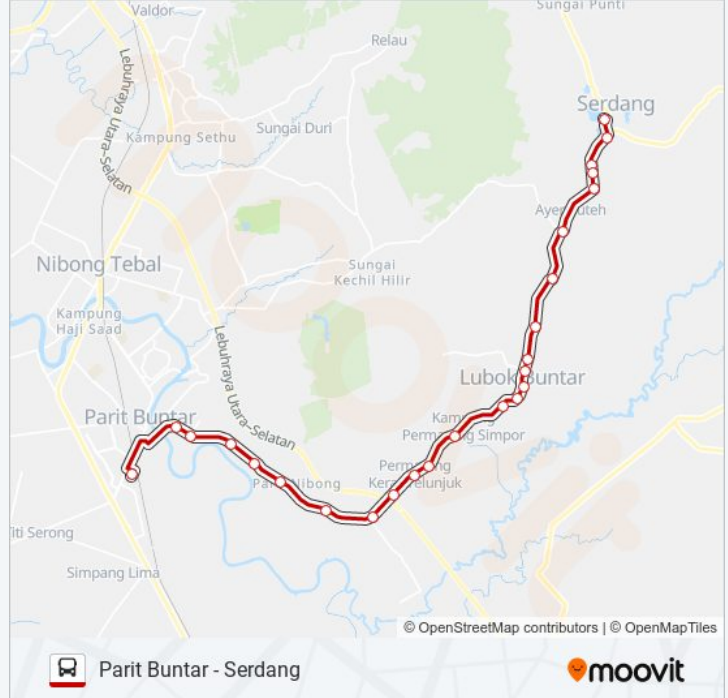

 **ML19 (22)****Parit Buntar - Serdang**[Get The App](#)

The ML19 (22) bus line (Parit Buntar - Serdang) has 2 routes. For regular weekdays, their operation hours are:

(1) Parit Buntar: 06:00 - 16:00 (2) Serdang: 07:00 - 17:00

Use the Moovit App to find the closest ML19 (22) bus station near you and find out when is the next ML19 (22) bus arriving.

**Direction: Parit Buntar**

25 stops

[VIEW LINE SCHEDULE](#)

Hentian Bas Serdang  
S.K. Haji Datuk Zainuddin  
S.M.K. Bandar Bahru  
I.P.D. Bandar Bahru  
Taman Kenanga  
Opp Masjid Ar-Rahman  
Ladang Buntar  
Kampung Paya Salak  
Kampung Teluk  
Opp Masjid Ar-Ridzuan  
S.K. Lubuk Buntar  
S.M.K. Lubuk Buntar  
Kampung Bukit Aping  
Kampung Permatang Simpor  
Kampung Sungai Paya Takung  
Masjid Permatang Kerat Terujuk  
Warung Permatang Kerat Terujuk  
Opp Sebelum Taman Sejahtera  
S.K. Sungai Kechil Ulu  
Opp Taman Cahaya Nilam  
Opp Taman Desa Mutiara

**ML19 (22) bus Info****Direction:** Parit Buntar**Stops:** 25**Trip Duration:** 46 min**Line Summary:**

Opp Taman Cahaya Intan  
 Parit Kutan  
 Taman Zamrud  
 Hentian Raya Parit Buntar

**Direction: Serdang**

**ML19 (22) bus Info**

**Direction:** Serdang

**Stops:** 22

**Trip Duration:** 49 min

**Line Summary:**