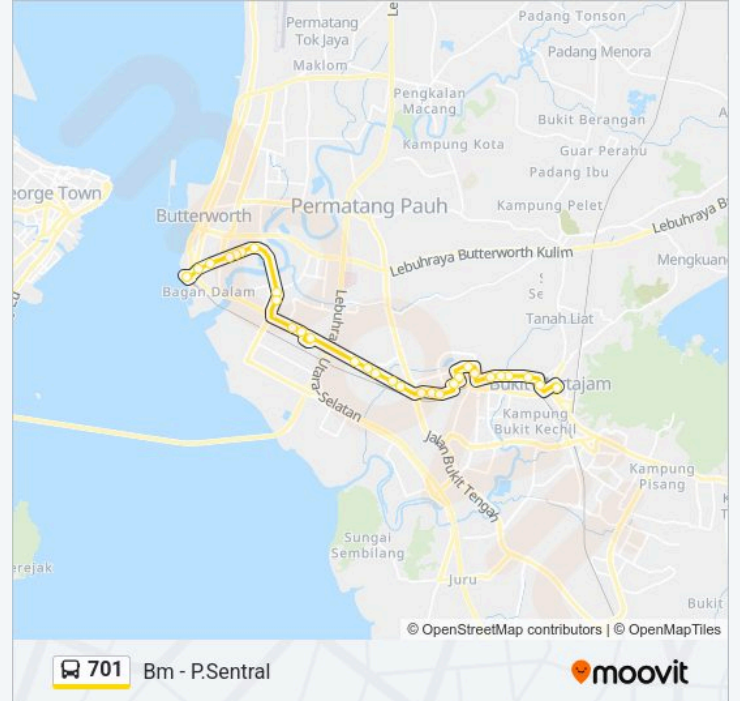

Megamall - Pacific

Kuil Sri Muniswara

Padang Kilat

Public Bank Inderawasih

Taman Inderawasih

Pusat Perniagaan Chain Ferry II

Pusat Perniagaan Chain Ferry I

Taman Limbungan Chain Ferry

Econsave Chainferry

Harbour Place

SMK Convent Butterworth

Penang Sentral

701 bus time schedules and route maps are available in an offline PDF at moovitapp.com. Use the Moovit App to see live bus times, train schedule or subway schedule, and step-by-step directions for all public transit in Penang.

© 2025 Moovit - All Rights Reserved