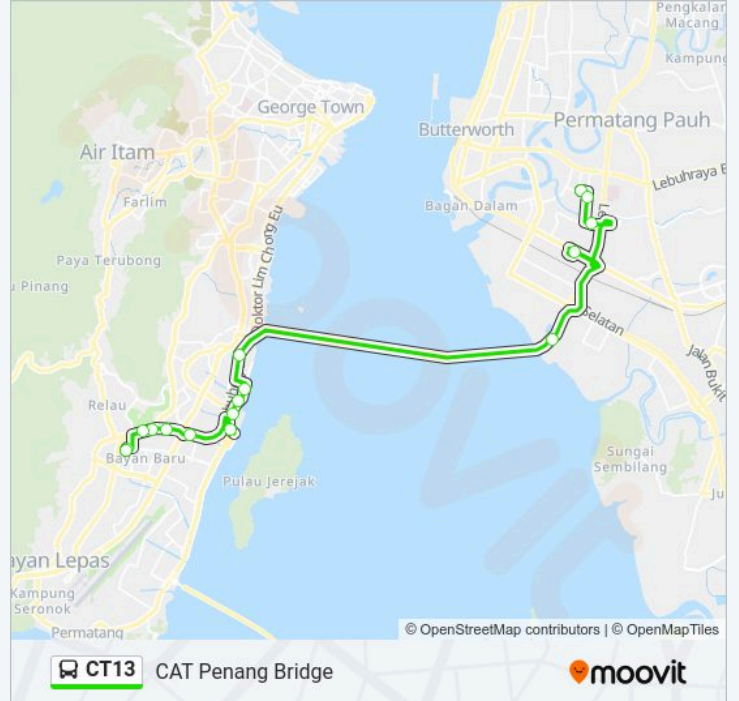

Kompleks Bukit Jambul II

Masjid Al- Ittifaq

Sungai Nibong Kecil

Spice

Terminal Bas Bayan Baru

CT13 bus time schedules and route maps are available in an offline PDF at moovitapp.com. Use the Moovit App to see live bus times, train schedule or subway schedule, and step-by-step directions for all public transit in Penang.

© 2025 Moovit - All Rights Reserved