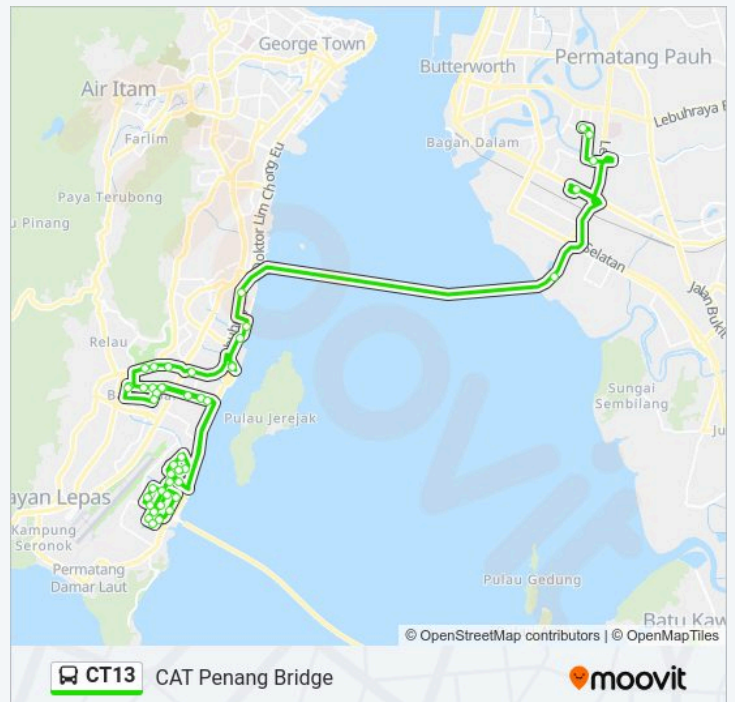

CT13 bus Info

Direction: CAT Bridge - FIZ 4 & BLIP

Stops: 44

Trip Duration: 66 min

Line Summary:

Advantest Engineering

Motorola

Mini Circuits