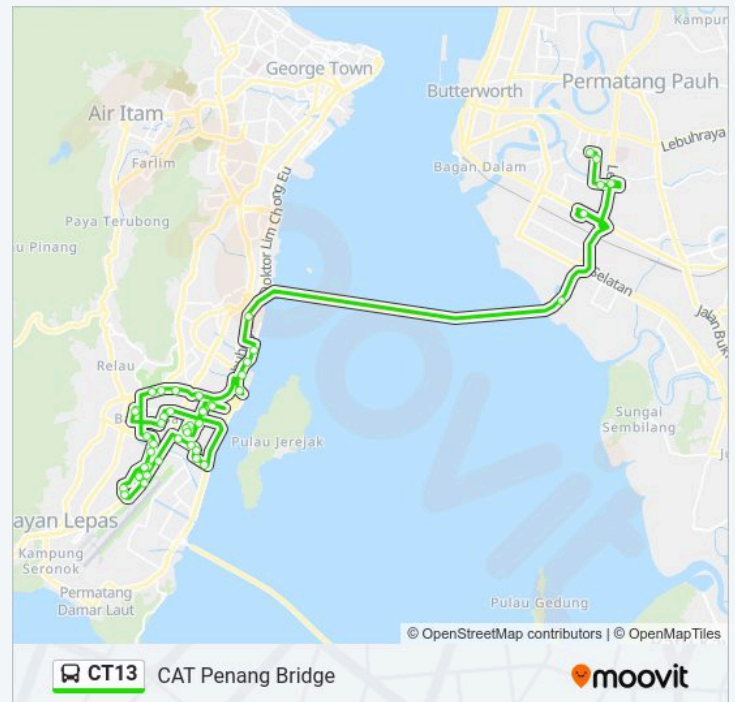

Hotel Blanket
Pasar Awam
SP Arena
Telekom Seberang Jaya
Megamall - Pacific
Jambatan Pulau Pinang
Batu Uban Highway
Jeti Pulau Jerejak
Gold Coast Kondominium
Bay Garden / Kwsp Queensbay
Queensbay Mall
Krystal Point Corporate Park
Kompleks Bukit Jambul II
Masjid Al- Ittifaq
Sungai Nibong Kecil
Spice
Masjid Bayan Baru
Sunshine Square
Jalan Mahsuri
Mapa Glove
Guh Holdings
Intel Pg12
Intel
Iso Tech
Amd
Western Digital
Tpc (M) Sdn. Bhd.
Knowles Electronics
Cincaria Sdn. Bhd
Plexus Riverside
Utic Service

Monday	06:00-07:30
Tuesday	06:00-07:30
Wednesday	06:00-07:30
Thursday	06:00-07:30
Friday	06:00-07:30
Saturday	Not Operational
Sunday	Not Operational

CT13 bus Info

Direction: CAT Bridge - FIZ 1, 2, & 3

Stops: 44

Trip Duration: 66 min

Line Summary: