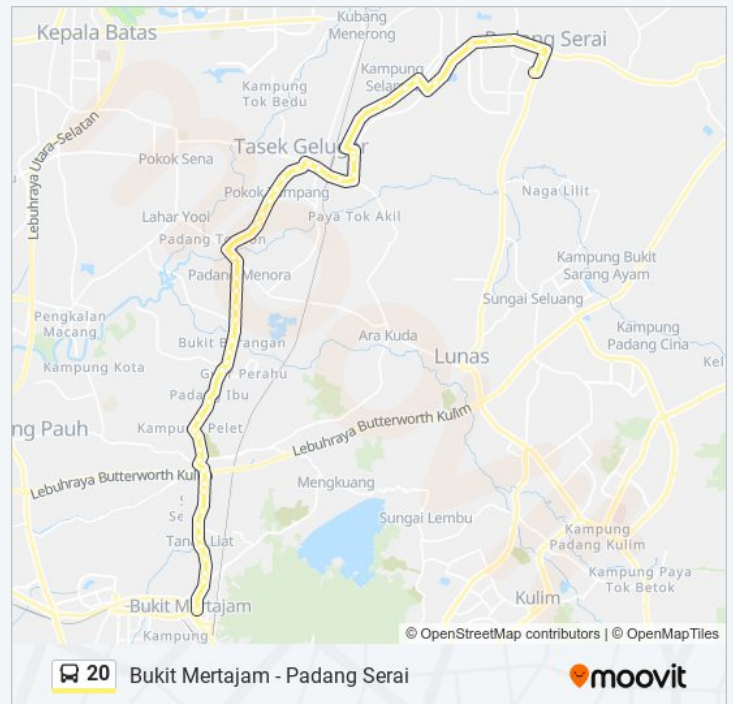

Bukit Mertajam - Padang Serai

Get The App

The 20 bus line (Bukit Mertajam - Padang Serai) has 2 routes. For regular weekdays, their operation hours are: (1) Bukit Mertajam: 08:00 - 19:30(2) Padang Serai: 07:00 - 18:30
Use the Moovit App to find the closest 20 bus station near you and find out when is the next 20 bus arriving.

Kampung Besar

Taman Sri Desa

Parit Cina

Tingkat Selamat 6

Kampung Selamat

Taman Selesa

Taman Lagenda

Taman Serai Wangi