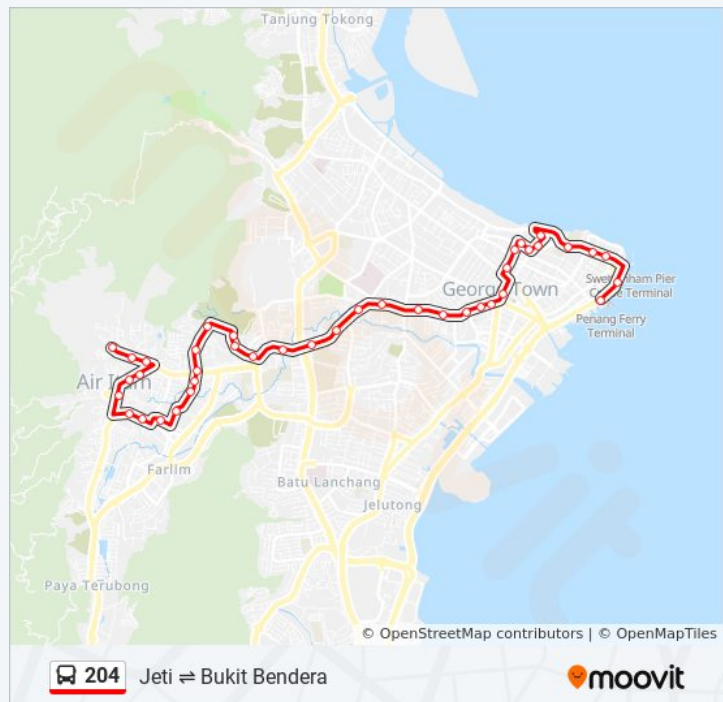

Church Street Pier

204 bus Info

Direction: Jetty

Stops: 40

Trip Duration: 32 min

Line Summary:

204 bus time schedules and route maps are available in an offline PDF at moovitapp.com. Use the [Moovit App](#) to see live bus times, train schedule or subway schedule, and step-by-step directions for all public transit in Penang.