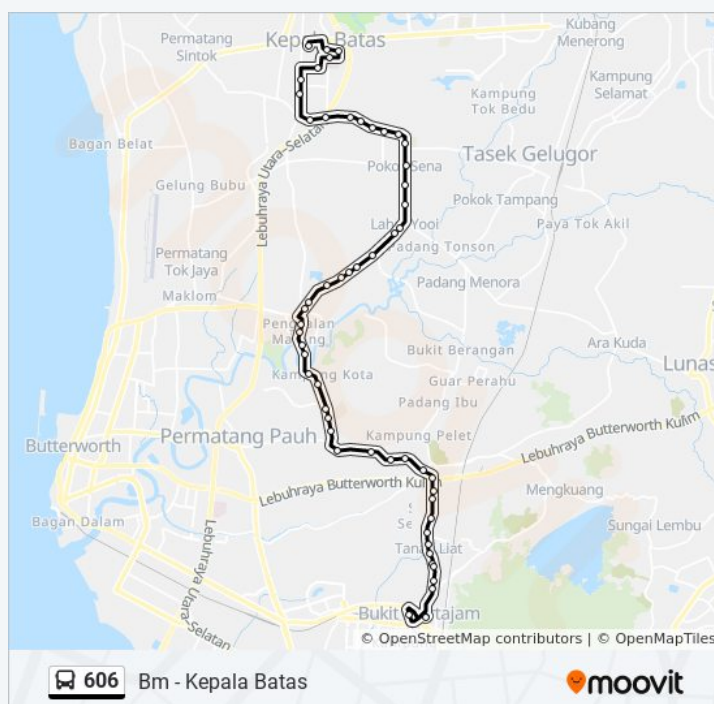

Use the Moovit App to find the closest 606 bus station near you and find out when is the next 606 bus arriving.

Direction: Bukit Mertajam

59 stops

[VIEW LINE SCHEDULE](#)

Kompleks Dato Kailan

Taman Bertam Ria

Direction: Kepala Batas

Stops: 54

Trip Duration: 68 min

Line Summary:

Desa Murni

Klinik Kesehatan

Pekan Sungai Dua

Sk Sungai Dua