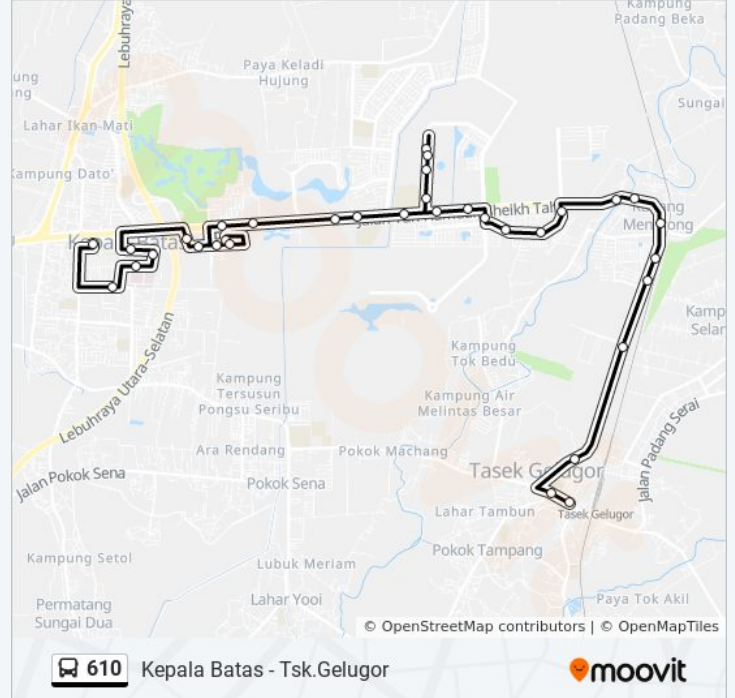

610

Kepala Batas

Get The App

The 610 bus line (Kepala Batas) has 2 routes. For regular weekdays, their operation hours are:

(1) Kepala Batas: 6:00 AM - 10:00 PM (2) Tasek Gelugor: 7:00 AM - 9:00 PM

Use the Moovit App to find the closest 610 bus station near you and find out when is the next 610 bus arriving.

**610 bus Info**

**Direction:** Tasek Gelugor

**Stops:** 34

**Trip Duration:** 48 min

**Line Summary:**

Usm 1

Usm

Ilp Kepala Batas

Bertam Putra

Bertam Putra 1

Bertam Putra 2

Bertam Putra 3

Kampung Pokok Jenerih

Kampung Pokok Jenerih I

Masjid Kubang Menerong

Taman Seri Menerong

Taman Perda Indah

Midtown Perda

Taman Sepadu

Sk Tasek Gelugor

Kompleks Tasek Gelugor

610 bus time schedules and route maps are available in an offline PDF at [moovitapp.com](https://moovitapp.com). Use the [Moovit App](#) to see live bus times, train schedule or subway schedule, and step-by-step directions for all public transit in Penang.