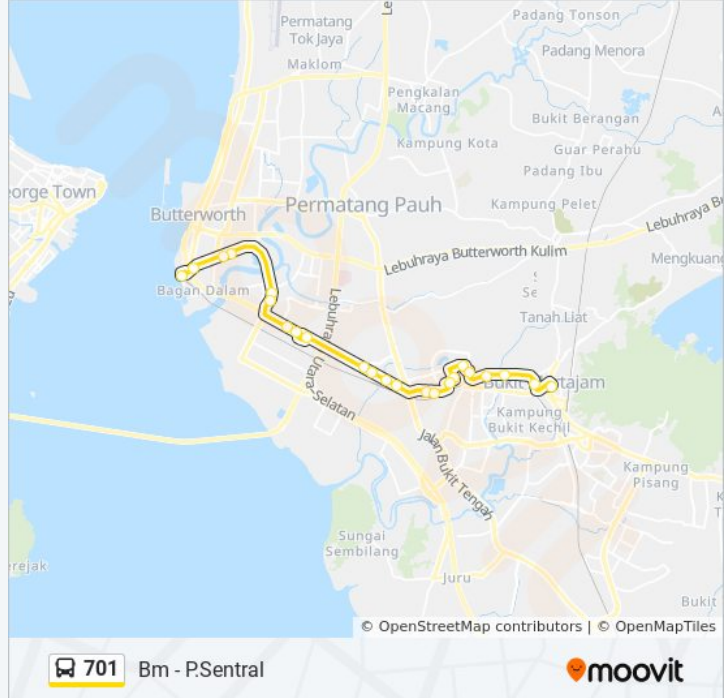

Taman Inderawasih

Taman Limbungan Chain Ferry

Econsave Chainferry

Smk Convent Butterworth

Penang Sentral

701 bus time schedules and route maps are available in an offline PDF at moovitapp.com. Use the [Moovit App](#) to see live bus times, train schedule or subway schedule, and step-by-step directions for all public transit in Penang.

[About Moovit](#) • [MaaS Solutions](#) • [Supported Countries](#) • [Mooviter Community](#)

© 2024 Moovit - All Rights Reserved

Check Live Arrival Times