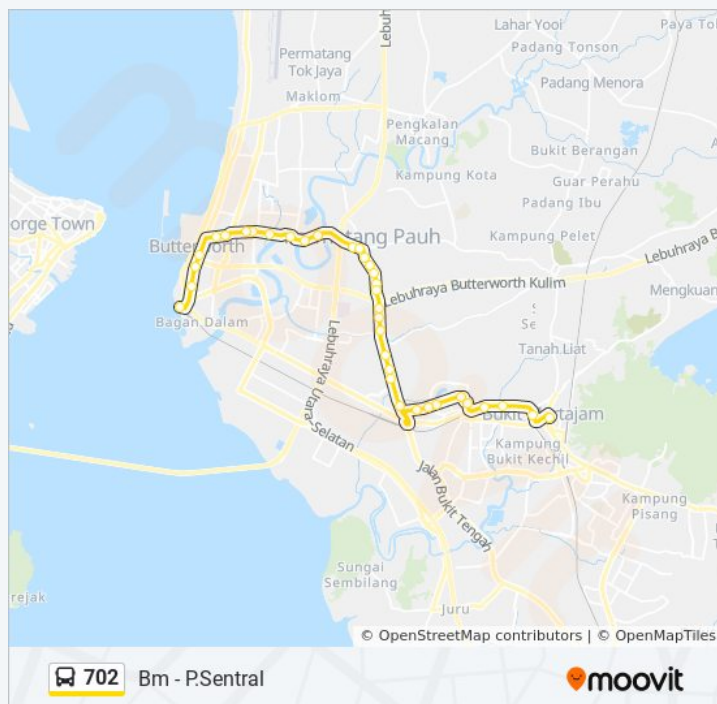

 702

Bukit Mertajam (Via Permatang Pauh)

Get The App

The 702 bus line (Bukit Mertajam (Via Permatang Pauh)) has 2 routes. For regular weekdays, their operation hours are: (1) Bukit Mertajam (Via Permatang Pauh): 6:00 AM - 10:15 PM(2) Penang Sentral (Via Permatang Pauh): 6:00 AM - 10:00 PM

702 bus Info

Direction: Bukit Mertajam (Via Permatang Pauh)

Stops: 40

Trip Duration: 43 min

Line Summary:

Shell Permatang To' Kandu

Klinik Desa Kampung Pertama

Kampung Pertama Baru

Direction: Penang Sentral (Via Permatang Pauh)

Stops: 35

Trip Duration: 41 min

Line Summary:

Pangsapuri Seri Pauh

Petron Permatang Pauh

Kampung Belah 2

Uitm Permatang Pauh

Pasaraya Billion

Pangsapuri Telaga Emas

Dataran Pemuda Merdeka

Jabatan Pertanian

Taman Selat

Penang Sentral

702 bus time schedules and route maps are available in an offline PDF at moovitapp.com. Use the [Moovit App](#) to see live bus times, train schedule or subway schedule, and step-by-step directions for all public transit in Penang.