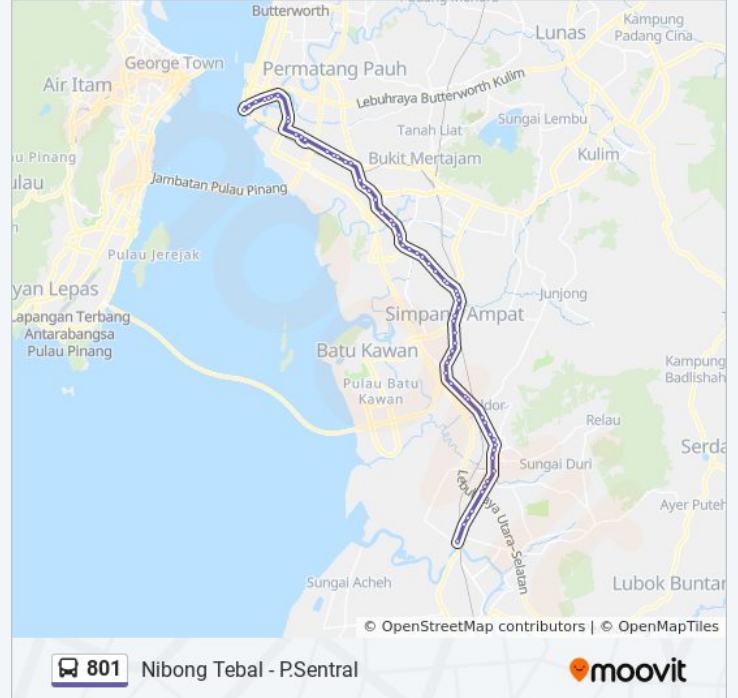

Taman Its Perda

Taman Perdana

Taman Cegar

Smk Simpang Empat

Balai Polis Simpang Empat

Kg. Baru Simpang Empat

Pusat Perniagaan Simpang Empat

Taman Permatang Tinggi Indah

Taman Perwira

Srjk Permatang Tinggi

Taman Perusahaan Usaha Jaya

Mdc Kuari

Kawasan Perusahaan Permatang Tinggi

Taman Sukun

Taman Sukun Indah

Taman Markisah

Asia Machinery

Taman Perindustrian Bukit Minyak 2

Taman Perindustrian Bukit Minyak

Pusat Perniagaan Juru Jaya

Klinik Kesihatan Bukit Minyak

Taman Bukit Minyak

Makmal Veterinar

Pejabat Veterinar

Kampung Bersatu

Balai Polis Bukit Tengah

Taman Tanah Aman

Masjid Balik Bukit

Taman Kerjasama

Taman Bunga Raya

Sk Jalan Baru

Mydin Mall

Kampung Setol