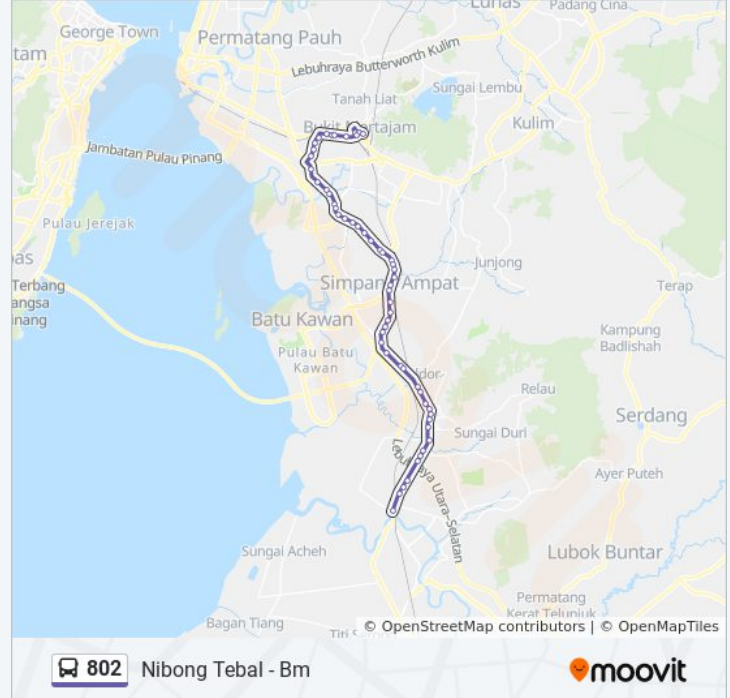

Taman Cegar

Smk Simpang Empat

Balai Polis Simpang Empat

Kg. Baru Simpang Empat

Pusat Perniagaan Simpang Empat

Taman Permatang Tinggi Indah

Taman Perwira

Srjk Permatang Tinggi

Taman Perusahaan Usaha Jaya

Mdc Kuari

Kawasan Perusahaan Permatang Tinggi

Taman Sukun

Taman Sukun Indah

Taman Markisah

Asia Machinery

Taman Perindustrian Bukit Minyak 2

Taman Perindustrian Bukit Minyak

Pusat Perniagaan Juru Jaya

Klinik Kesihatan Bukit Minyak

Taman Bukit Minyak

Makmal Veterinar

Pejabat Veterinar

Kampung Bersatu

Balai Polis Bukit Tengah

Kampung Tengah Kebun Sireh

Sk Kebun Sireh

Masjid Permatang Kampung Sireh

Kampung Gambir

Pusat Perniagaan Padang Lalang

Kampung Padang Lalang

Ktm Bm

Masjid Sungai Rambai

Kamdar