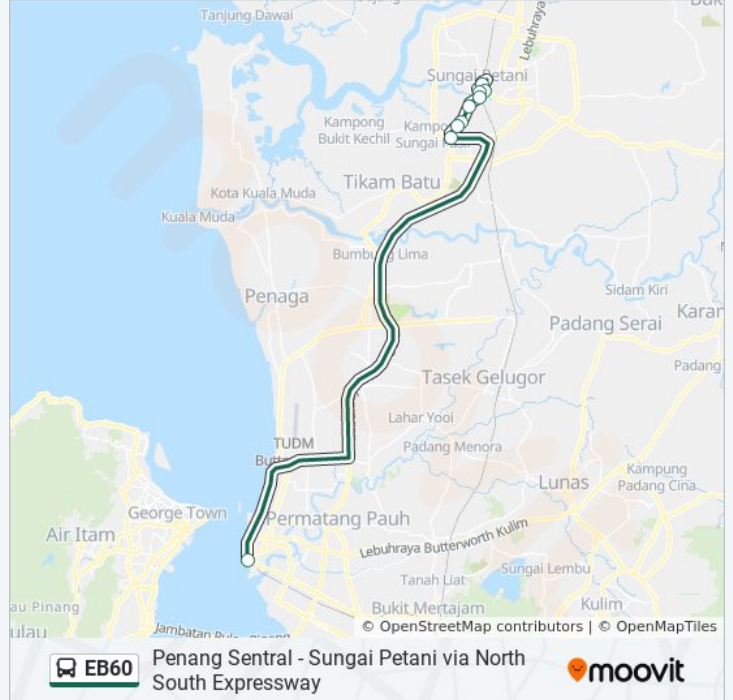

Penang Sentral - Sungai Petani via North South Expressway

[Get The App](#)

The EB60 bus line (Penang Sentral - Sungai Petani via North South Expressway) has 2 routes. For regular weekdays, their operation hours are:

Stops: 11

Trip Duration: 39 min

Line Summary:

Direction: Sungai Petani (Via North-South Expressway)

9 stops

[VIEW LINE SCHEDULE](#)

- Penang Sentral
- Peladang Sg.Petani
- Tesco Bakar Arang
- Longwan
- Dsop Sungai Petani
- Central Square
- Terminal Jalan Petri
- Dataran Jam Besar Sg.Petani
- Terminal Utc Ukir Square

EB60 bus Time Schedule

Sungai Petani (Via North-South Expressway) Route Timetable:

Sunday	7:30 AM - 9:00 PM
Monday	7:00 AM - 9:00 PM
Tuesday	7:00 AM - 9:00 PM
Wednesday	7:00 AM - 9:00 PM
Thursday	7:30 AM - 9:00 PM
Friday	7:00 AM - 9:00 PM
Saturday	7:30 AM - 9:00 PM

EB60 bus Info

Direction: Sungai Petani (Via North-South Expressway)

Stops: 9

Trip Duration: 37 min

Line Summary:

EB60 bus time schedules and route maps are available in an offline PDF at moovitapp.com. Use the [Moovit App](#) to see live bus times, train schedule or subway schedule, and step-by-step directions for all public transit in Penang.