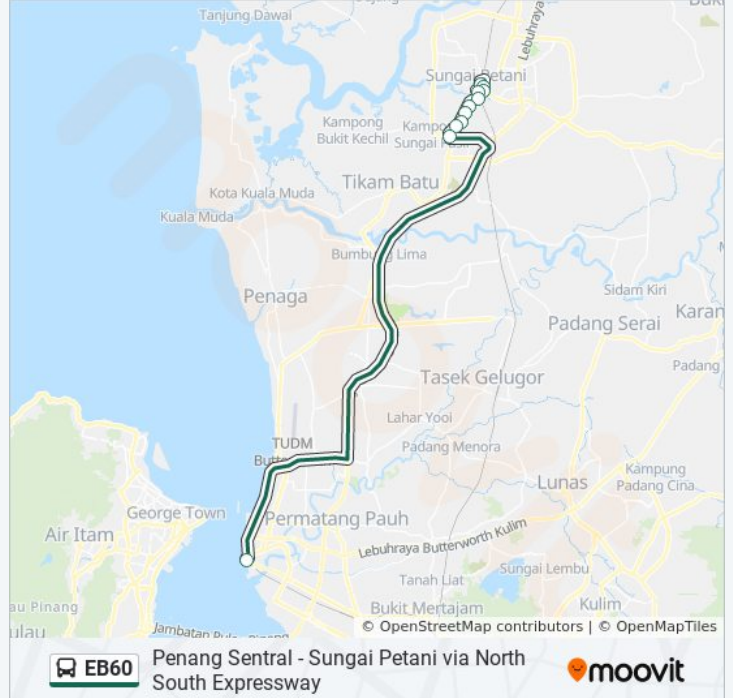

Penang Sentral - Sungai Petani via North South Expressway

[Get The App](#)

The EB60 bus line (Penang Sentral - Sungai Petani via North South Expressway) has 2 routes. For regular weekdays, their operation hours are:

Sunday	6:30 AM - 7:30 PM
Monday	6:00 AM - 9:00 PM
Tuesday	6:00 AM - 9:00 PM
Wednesday	6:00 AM - 9:00 PM
Thursday	6:30 AM - 7:30 PM
Friday	6:00 AM - 9:00 PM
Saturday	6:30 AM - 7:30 PM

EB60 bus Info

Direction: Butterworth (Via North-South Expressway)

Stops: 11

Trip Duration: 39 min

Line Summary:

Direction: Sungai Petani (Via North-South Expressway)

9 stops

[VIEW LINE SCHEDULE](#)

- Penang Sentral
- Peladang Sg.Petani
- Tesco Bakar Arang
- Longwan
- Dsop Sungai Petani
- Central Square
- Terminal Jalan Petri
- Dataran Jam Besar Sg.Petani
- Terminal Utc Ukir Square