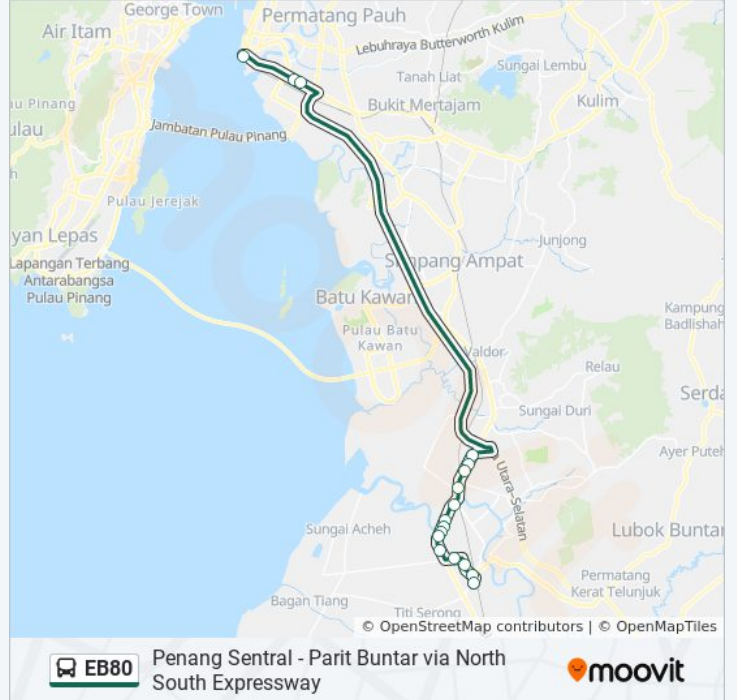

## Penang Sentral - Parit Buntar via North South Expressway

Get The App

The EB80 bus line (Penang Sentral - Parit Buntar via North South Expressway) has 2 routes. For regular weekdays, their operation hours are:

(1) Butterworth (Via North-South Expressway): 6:00 AM - 9:00 PM (2) Parit Buntar (Via North-South Expressway): 7:00 AM - 9:00 PM

Use the Moovit App to find the closest EB80 bus station near you and find out when is the next EB80 bus arriving.

**EB80 bus Time Schedule**

Parit Buntar (Via North-South Expressway) Route Timetable:

Sunday	7:00 AM - 9:00 PM
Monday	7:00 AM - 9:00 PM
Tuesday	7:00 AM - 9:00 PM
Wednesday	7:00 AM - 9:00 PM
Thursday	7:00 AM - 9:00 PM
Friday	7:00 AM - 9:00 PM
Saturday	7:00 AM - 9:00 PM

**EB80 bus Info**

**Direction:** Parit Buntar (Via North-South Expressway)

**Stops:** 17

**Trip Duration:** 48 min

**Line Summary:**

EB80 bus time schedules and route maps are available in an offline PDF at [moovitapp.com](https://moovitapp.com). Use the [Moovit App](#) to see live bus times, train schedule or subway schedule, and step-by-step directions for all public transit in Penang.