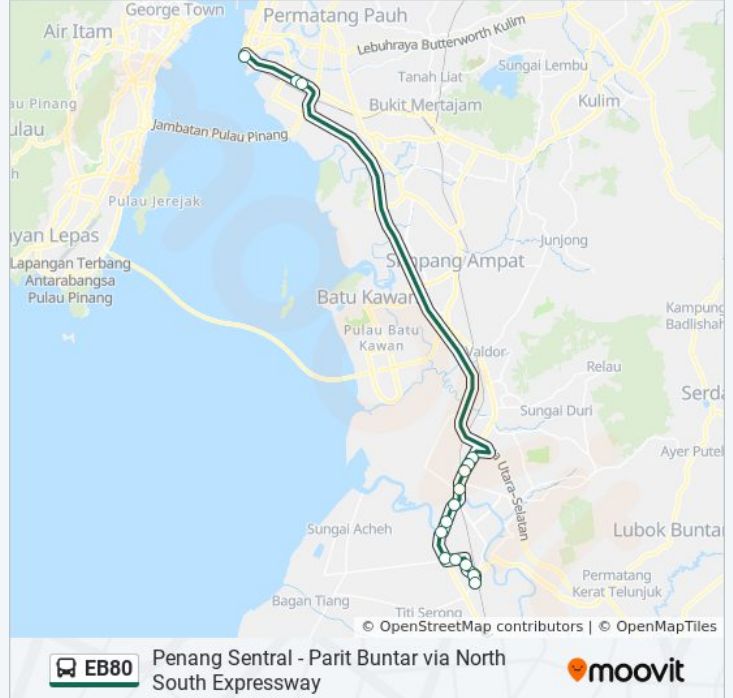

## Penang Sentral - Parit Buntar via North South Expressway

Get The App

The EB80 bus line (Penang Sentral - Parit Buntar via North South Expressway) has 2 routes. For regular weekdays, their operation hours are:

### EB80 bus Time Schedule

Butterworth (Via North-South Expressway) Route  
Timetable:

Sunday	6:00 AM - 9:00 PM
Monday	6:00 AM - 9:00 PM
Tuesday	6:00 AM - 9:00 PM
Wednesday	6:00 AM - 9:00 PM
Thursday	6:00 AM - 9:00 PM
Friday	6:00 AM - 9:00 PM
Saturday	6:00 AM - 9:00 PM

### EB80 bus Info

**Direction:** Butterworth (Via North-South Expressway)

**Stops:** 15

**Trip Duration:** 49 min

**Line Summary:**

**Direction: Parit Buntar (Via North-South Expressway)**

17 stops

[VIEW LINE SCHEDULE](#)