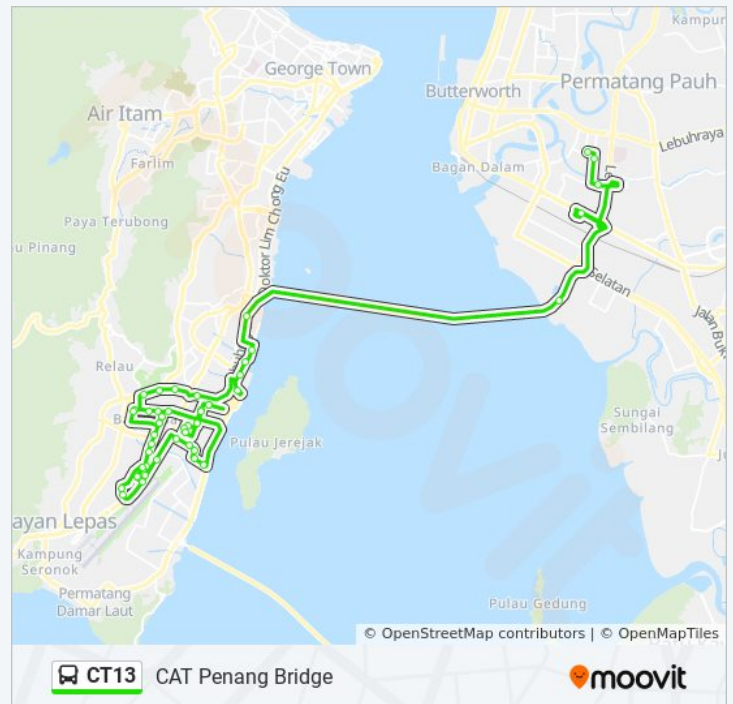

Hotel Blanket
Pasar Awam
SP Arena
Megamall - Pacific
Jambatan Pulau Pinang
Batu Uban Highway
Jeti Pulau Jerejak
Putra Place
Bay Garden / Kwsp Queensbay
Queensbay Mall
Krystal Point Corporate Park
Kompleks Bukit Jambul II
Masjid Al- Ittifaq
Sungai Nibong Kecil
Spice
Masjid Bayan Baru
Sunshine Square
Jalan Mahsuri
Mapa Glove
Guh Holdings
Intel Pg12
Intel
Iso Tech
Amd
Western Digital
Tpc (M) Sdn. Bhd.
Knowles Electronics
Cincaria Sdn. Bhd
Plexus Riverside
Utic Service
PsdC
Snake Temple

Sunday	Not Operational
Monday	6:00 AM - 7:30 AM
Tuesday	6:00 AM - 7:30 AM
Wednesday	6:00 AM - 7:30 AM
Thursday	Not Operational
Friday	6:00 AM - 7:30 AM
Saturday	Not Operational

CT13 bus Info

Direction: Cat Bridge - Fiz 1.2.3

Stops: 47

Trip Duration: 64 min

Line Summary: