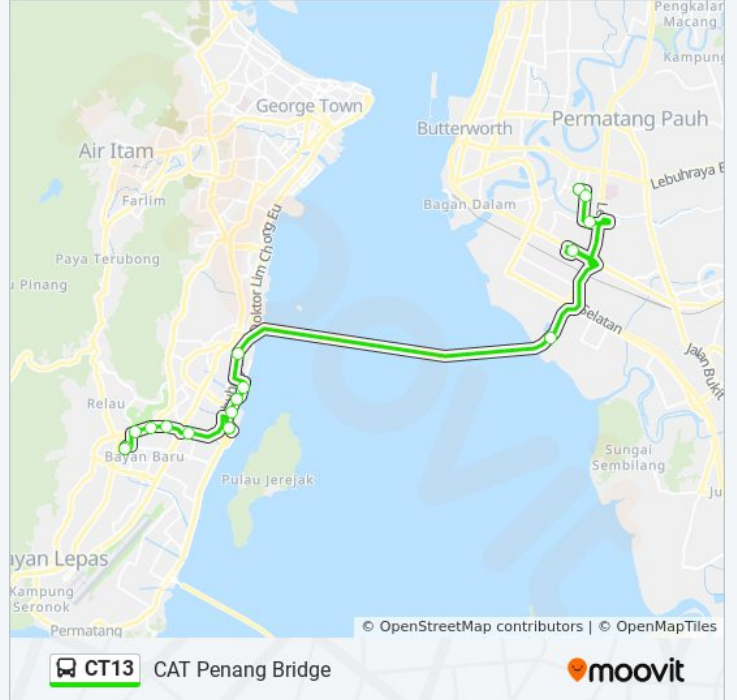

CT13 bus Time Schedule

Cat Bridge : Sunway S.Jaya - Bayan Baru Route

Timetable:

Sunday	6:00 AM - 8:00 PM
Monday	8:00 AM - 8:00 PM
Tuesday	8:00 AM - 8:00 PM
Wednesday	8:00 AM - 8:00 PM
Thursday	6:00 AM - 8:00 PM
Friday	8:00 AM - 8:00 PM
Saturday	6:00 AM - 8:00 PM

CT13 bus Info

Direction: Cat Bridge : Sunway S.Jaya - Bayan Baru

Stops: 16

Trip Duration: 32 min

Line Summary:

CT13 bus time schedules and route maps are available in an offline PDF at moovitapp.com. Use the [Moovit App](#) to see live bus times, train schedule or subway schedule, and step-by-step directions for all public transit in Penang.