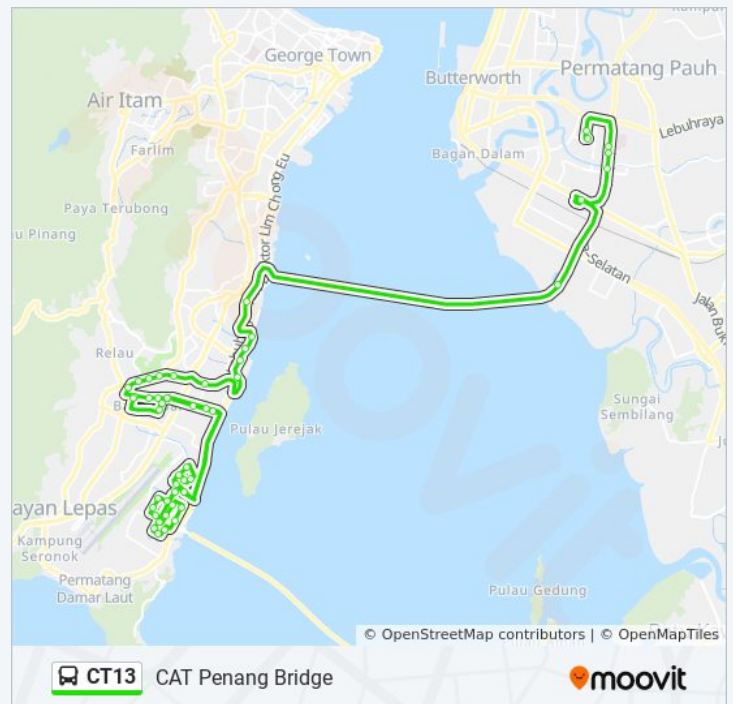

Sunday	Not Operational
Monday	5:45 PM - 6:45 PM
Tuesday	5:45 PM - 6:45 PM
Wednesday	5:45 PM - 6:45 PM
Thursday	Not Operational
Friday	5:45 PM - 6:45 PM
Saturday	Not Operational

CT13 bus Info

Direction: Cat Bridge - Fiz 4 & Blip

Stops: 48

Trip Duration: 71 min

Line Summary:

Bukit Jambul Golf Club

Masjid Sungai Nibong Kecil

Kompleks Bukit Jambul

Krystal Point Corporate Park

Queensbay Mall