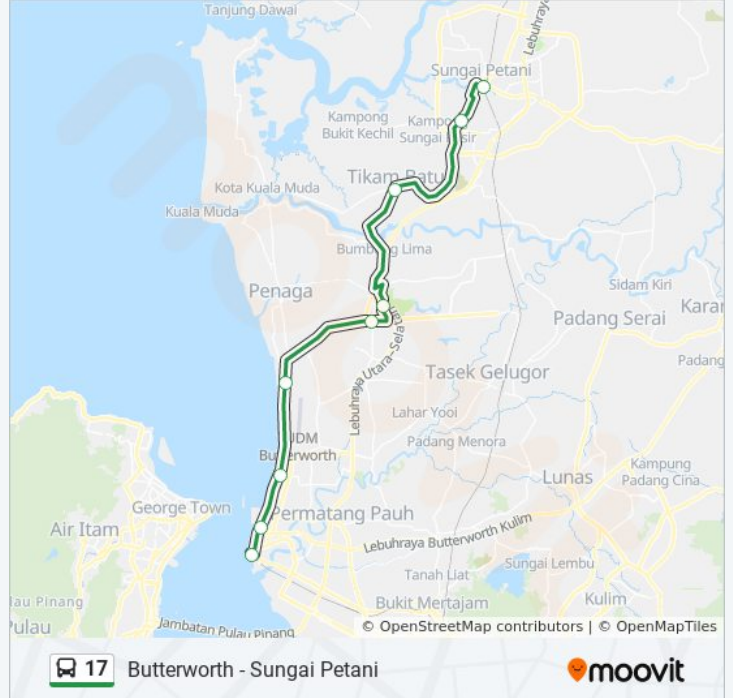

Butterworth - Sungai Petani

Get The App

The 17 bus line (Butterworth - Sungai Petani) has 2 routes. For regular weekdays, their operation hours are:
(1) Terminal Penang Sentral: 6:15 AM - 8:15 PM(2) Terminal Sungai Petani: 6:15 AM - 8:15 PM
Use the Moovit App to find the closest 17 bus station near you and find out when is the next 17 bus arriving.

Direction: Terminal Penang Sentral

9 stops

[VIEW LINE SCHEDULE](#)

Terminal Jalan Petri

Tesco Bakar Arang

Tikam Batu

Bertam Indah

Sk Hashim Awang

Sk Telok Air Tawar

Taman Bagan Ajam

Dataran Pemuda Merdeka

Penang Sentral

17 bus Time Schedule

Terminal Penang Sentral Route Timetable:

Sunday	6:15 AM - 8:15 PM
Monday	6:15 AM - 8:15 PM
Tuesday	6:15 AM - 8:15 PM
Wednesday	6:15 AM - 8:15 PM
Thursday	6:15 AM - 8:15 PM
Friday	6:15 AM - 8:15 PM
Saturday	6:15 AM - 8:15 PM

17 bus Info

Direction: Terminal Penang Sentral

Stops: 9

Trip Duration: 30 min

Line Summary:

Direction: Terminal Sungai Petani

9 stops

[VIEW LINE SCHEDULE](#)