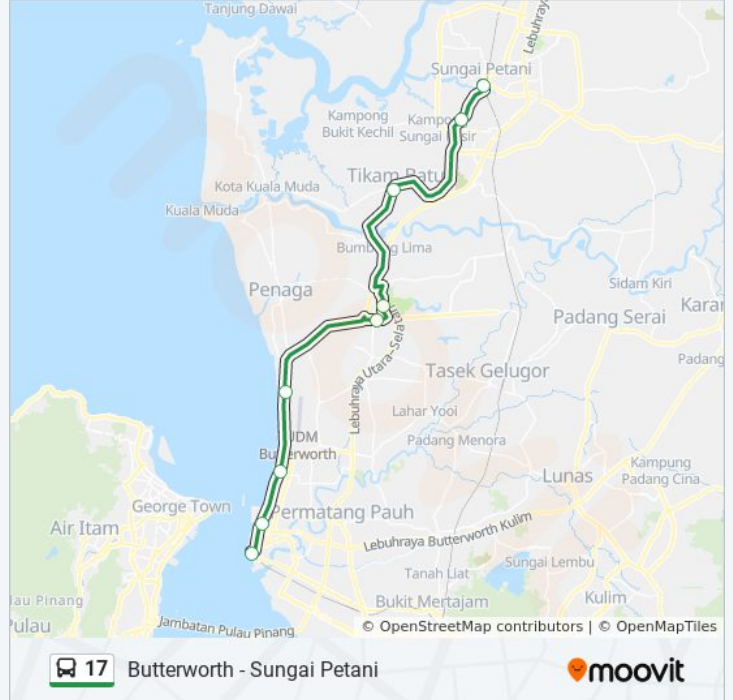

17 bus time schedules and route maps are available in an offline PDF at moovitapp.com. Use the [Moovit App](#) to see live bus times, train schedule or subway schedule, and step-by-step directions for all public transit in Penang.

[About Moovit](#) • [MaaS Solutions](#) • [Supported Countries](#) • [Mooviter Community](#)

© 2024 Moovit - All Rights Reserved

Check Live Arrival Times