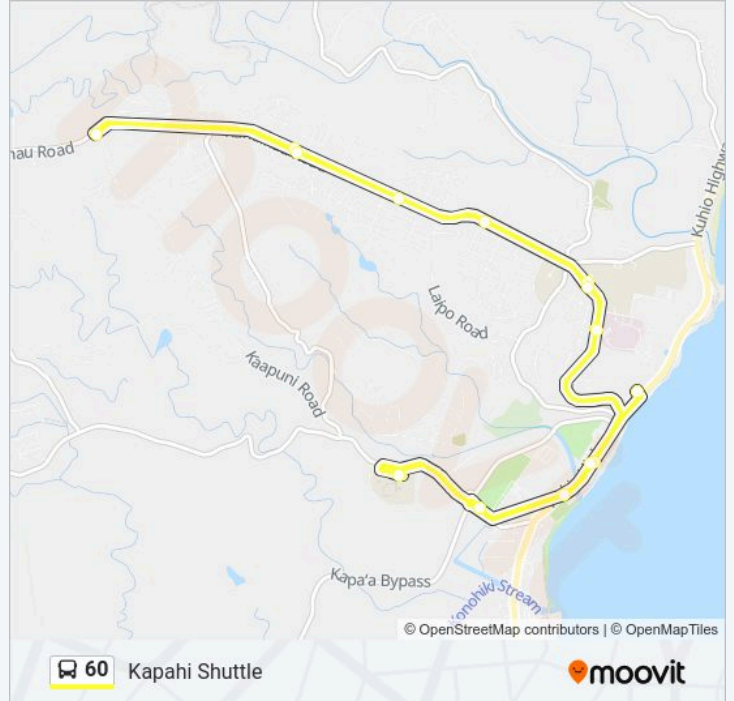

Use the Moovit App to find the closest 60 bus station near you and find out when is the next 60 bus arriving.

Direction: Kapahi Shuttle

18 stops

[VIEW LINE SCHEDULE](#)

Kapaa Skate Park
Kapaa Library
Kapaa Neighborhood Center
Friendship House
Mahelona Hospital
Kapaa High
Across Kapahi Food Mart
Kapahi Park
Kapahi Food Mart
Kawaihau Rd/Kahana Rd
Kawaihau Rd/Malakia Rd
Across Kapaa High
Across Mahelona Hospital
Across Kapaa Neighborhood Center
Kapaa Skate Park (Ms)
Kapaa Middle School
Kapaa Skate Park (Ms2)
Kapaa Middle School (2)

60 bus Info

Direction: Kapahi Shuttle

Stops: 18

Trip Duration: 39 min

Line Summary:

Direction: Kapahi Shuttle

16 stops

[VIEW LINE SCHEDULE](#)