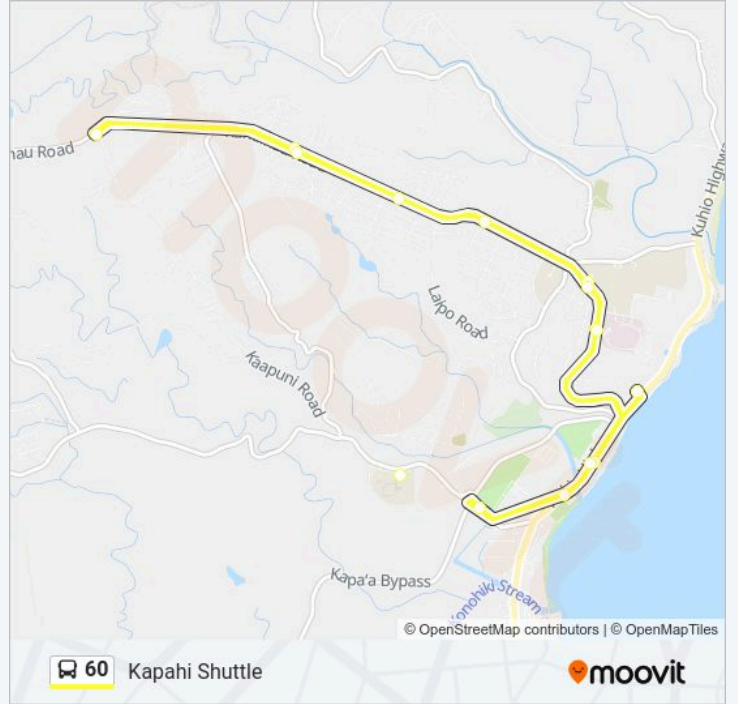

60 bus time schedules and route maps are available in an offline PDF at moovitapp.com. Use the Moovit App to see live bus times, train schedule or subway schedule, and step-by-step directions for all public transit in Kauai, HI.

© 2025 Moovit - All Rights Reserved