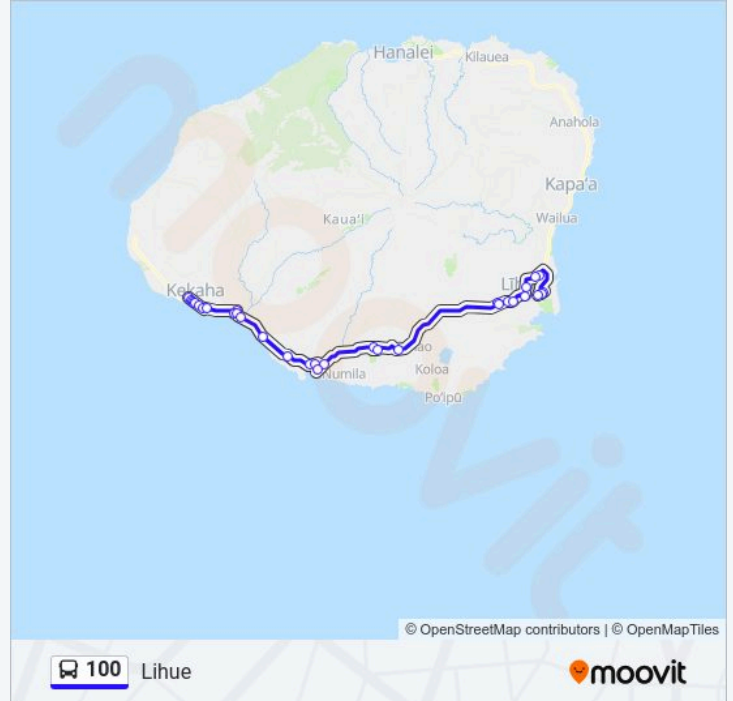

Kcc Performing Arts Center

Kaumualii Hwy- Across Kcc

Hokulei Village - Kaumualii Hwy

Kukui Grove - First Hawaiian Bank

Eiwa (100/500)

Across Fish Express

Kuhio Hwy/Laukona Rd

Peter Rayno Park

Lihue Airport Baggage Claim A

Lihue Airport Baggage Claim B

Lihue Courthouse

100 bus time schedules and route maps are available in an offline PDF at moovitapp.com. Use the Moovit App to see live bus times, train schedule or subway schedule, and step-by-step directions for all public transit in Kauai, HI.

© 2025 Moovit - All Rights Reserved