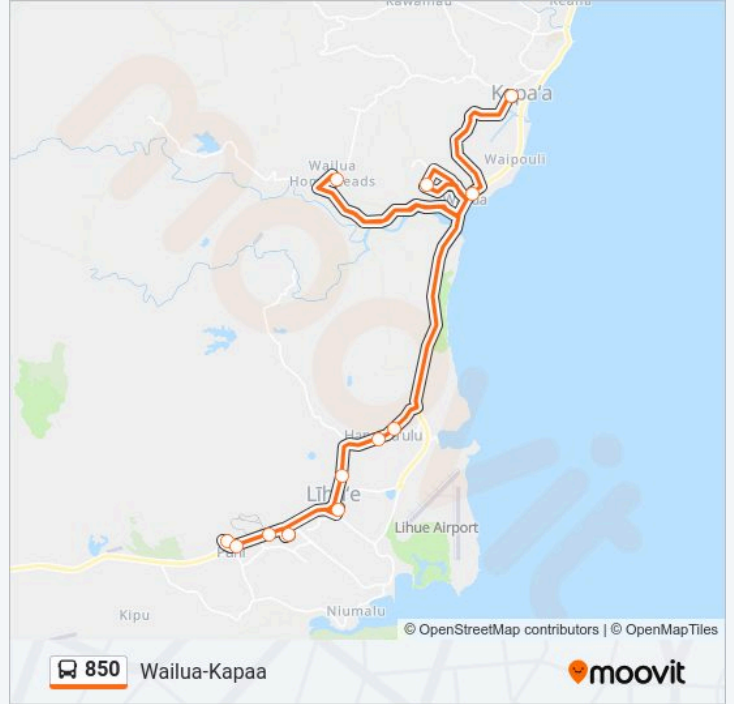

850 bus time schedules and route maps are available in an offline PDF at moovitapp.com. Use the Moovit App to see live bus times, train schedule or subway schedule, and step-by-step directions for all public transit in Kauai, HI.

© 2025 Moovit - All Rights Reserved