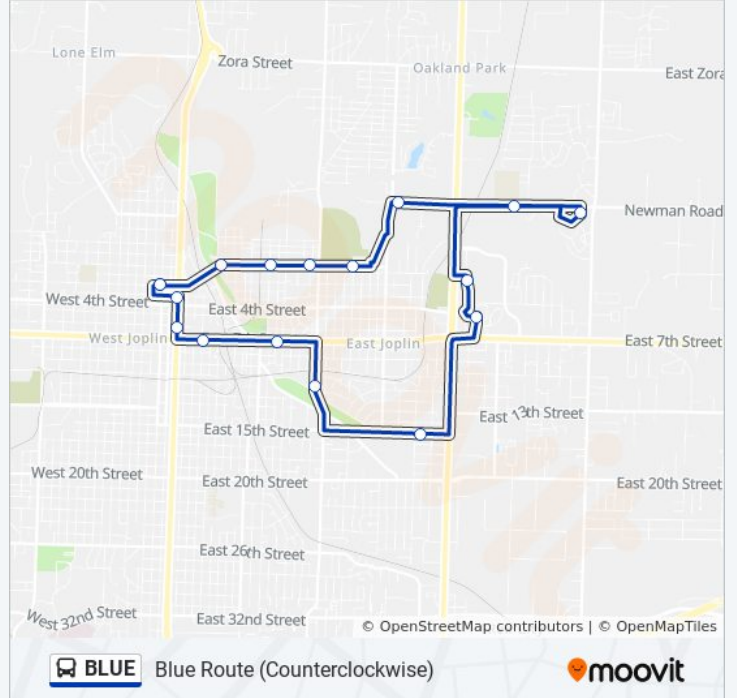

Blue Route (Counterclockwise)

[View In Website Mode](#)

The BLUE bus line Blue Route (Counterclockwise) has one route. For regular weekdays, their operation hours are:

(1) Blue Route (Counterclockwise): 6:00 AM - 5:00 PM

Use the Moovit App to find the closest BLUE bus station near you and find out when is the next BLUE bus arriving.

Direction: Blue Route (Counterclockwise)

17 stops

[VIEW LINE SCHEDULE](#)

- 1 - W 2nd @ Pearl
- 2 - S Main @ W 3rd
- 3 - City Hall
- 4 - E 7th @ Kentucky
- 5 - E 7th @ Michigan
- 6 - St Louis @ Campbell
- 7 - E 15th @ Texas
- 8 - Target Plaza
- 9 - Northpark Mall Food Court
- 10 Newman Rd @ Northpark Apts
- 11 - Missouri Southern University
- 12 - Newman @ Florida
- 13 - E Broadway @ Forest
- 14 - Broadway & Mckee
- 15 - Broadway & School
- 16 - Broadway & Galena
- 1 - W 2nd @ Pearl

BLUE bus Time Schedule

Blue Route (Counterclockwise) Route Timetable:

Sunday	Not Operational
Monday	6:00 AM - 5:00 PM
Tuesday	6:00 AM - 5:00 PM
Wednesday	6:00 AM - 5:00 PM
Thursday	6:00 AM - 5:00 PM
Friday	6:00 AM - 5:00 PM
Saturday	8:30 AM - 3:30 PM

BLUE bus Info

Direction: Blue Route (Counterclockwise)

Stops: 17

Trip Duration: 58 min

Line Summary:

BLUE bus time schedules and route maps are available in an offline PDF at moovitapp.com. Use the [Moovit App](#) to see live bus times, train schedule or subway schedule, and step-by-step directions for all public transit in Joplin.