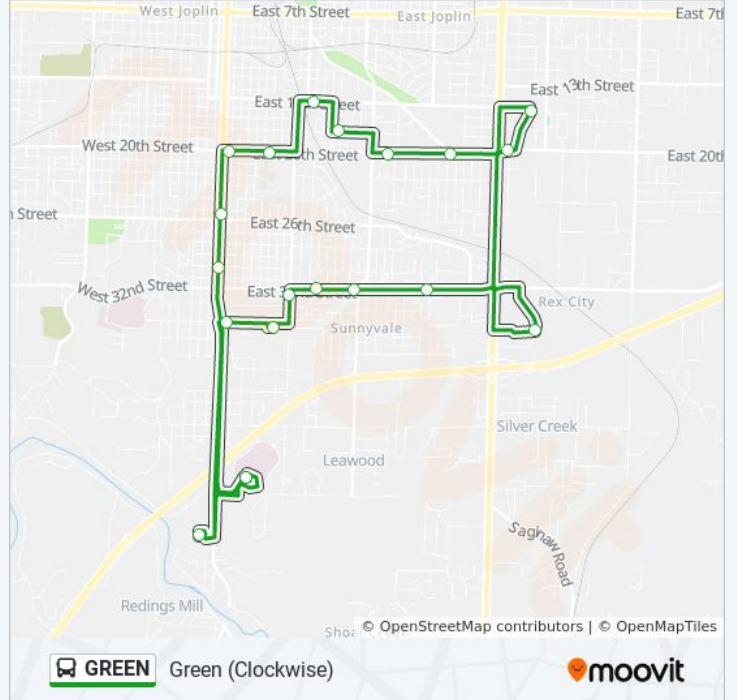

## Green (Clockwise)

[View In Website Mode](#)

The GREEN bus line Green (Clockwise) has one route. For regular weekdays, their operation hours are:

(1) Green (Clockwise): 6:00 AM - 5:00 PM

Use the Moovit App to find the closest GREEN bus station near you and find out when is the next GREEN bus arriving.

**Direction: Green (Clockwise)**

20 stops

[VIEW LINE SCHEDULE](#)

- 58 - Mercy Hospital
- 59 - Main & 30th
- 60 - Main & 25th
- 42 - 20th & Main
- 43 - 20th & Iowa
- 44 - 15th & Illinois
- 45 - Parr Hill Park
- 46 - 20th & Delaware
- 47 - 20th & Mississippi
- Walmart Rangeline
- 48 - E 20th Opposite Geneva Ave
- 49 - Sam's Club
- 51 - 32nd & Stevens
- 52 - 32nd & Connecticut
- 53 - 32nd & Wisconsin
- 54 - S Indiana & 32nd
- 55 - Freeman East
- 56 - 34th & Main
- 57 - Wildcat And Audubon Center
- 58 - Mercy Hospital

**GREEN bus Time Schedule**

Green (Clockwise) Route Timetable:

Sunday	Not Operational
Monday	6:00 AM - 5:00 PM
Tuesday	6:00 AM - 5:00 PM
Wednesday	6:00 AM - 5:00 PM
Thursday	6:00 AM - 5:00 PM
Friday	6:00 AM - 5:00 PM
Saturday	8:30 AM - 3:30 PM

**GREEN bus Info**

**Direction:** Green (Clockwise)

**Stops:** 20

**Trip Duration:** 60 min

**Line Summary:**

GREEN bus time schedules and route maps are available in an offline PDF at [moovitapp.com](https://moovitapp.com). Use the [Moovit App](#) to see live bus times, train schedule or subway schedule, and step-by-step directions for all public transit in Joplin.