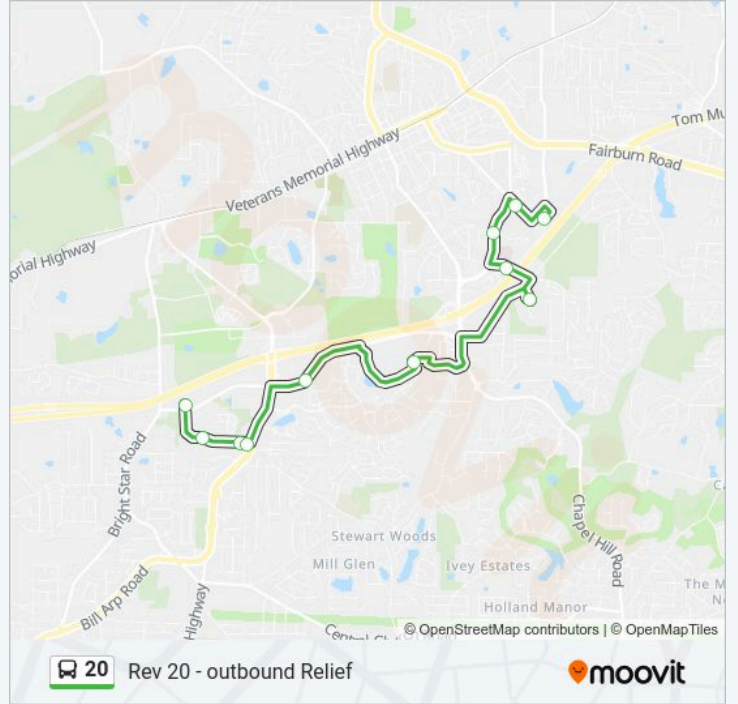

 **20 Line**

**Rev 20 - outbound Relief**

Get The App

The 20 bus line Rev 20 - outbound Relief has one route. For regular weekdays, their operation hours are:

(1) West Douglas P & R: 6:00 AM - 7:00 PM

Use the Moovit App to find the closest 20 bus station near you and find out when is the next 20 bus arriving.

**Direction: West Douglas P & R**

11 stops

[VIEW LINE SCHEDULE](#)

- Connect Douglas Mmtc
- Courthouse Ob
- Hospital Dr @ Douglas Manor
- Presley @ Stonebridge
- Timber Ridge @ W Georgia Tech College
- Arbor Place Mall
- Douglas Blvd @ Suntrust
- Stewart Pkwy @ Hwy 5
- Stewart Pkwy @ Douglasville Town Center
- Post Office Ob
- West Douglas P & R

**20 bus Time Schedule**

West Douglas P & R Route Timetable:

Monday	6:00 AM - 7:00 PM
Tuesday	6:00 AM - 7:00 PM
Wednesday	6:00 AM - 7:00 PM
Thursday	6:00 AM - 7:00 PM
Friday	6:00 AM - 7:00 PM
Saturday	7:00 AM - 7:00 PM
Sunday	Not Operational

**20 bus Info**

**Direction:** West Douglas P & R

**Stops:** 11

**Trip Duration:** 25 min

**Line Summary:**

20 bus time schedules and route maps are available in an offline PDF at [moovitapp.com](https://moovitapp.com). Use the Moovit App to see live bus times, train schedule or subway schedule, and step-by-step directions for all public transit in Atlanta.