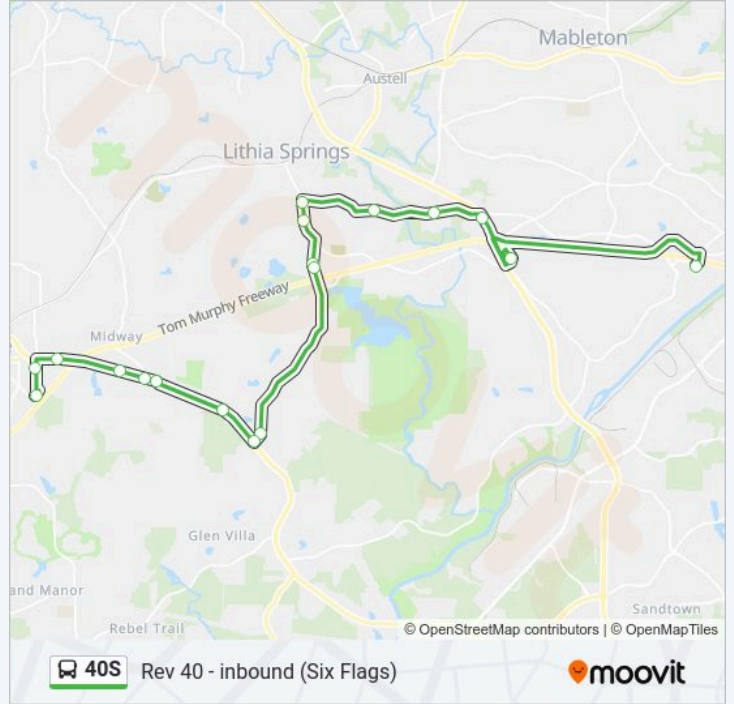

Mike's Package Store

Tiny Foot Prints @ Fairburn Rd

Racetrac @ Fairburn Rd

Duralee @ Dfacs

Connect Douglas Mmtc

#### 40S bus Info

**Direction:** Connect Douglas Mmtc

**Stops:** 18

**Trip Duration:** 56 min

**Line Summary:**

40S bus time schedules and route maps are available in an offline PDF at [moovitapp.com](https://moovitapp.com). Use the Moovit App to see live bus times, train schedule or subway schedule, and step-by-step directions for all public transit in Atlanta.