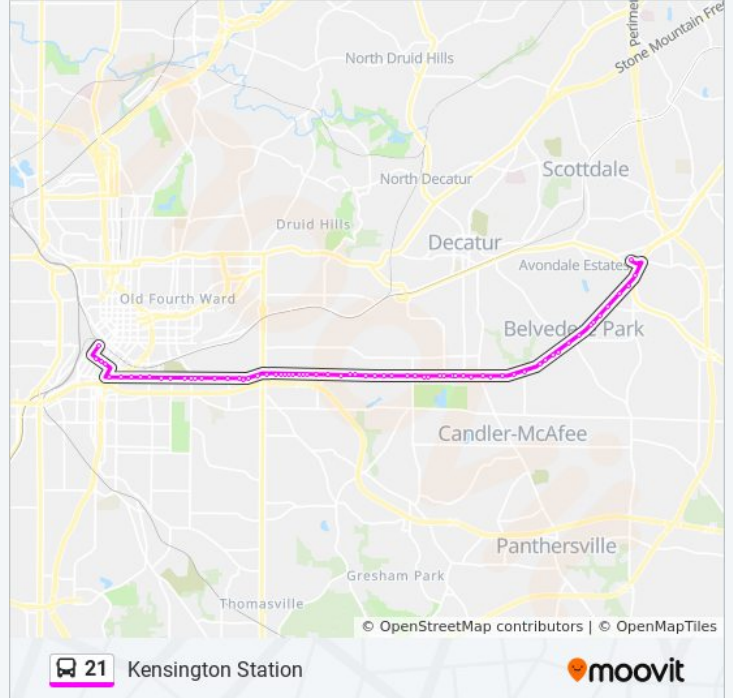

Memorial Dr Se@Howell Dr SE
Memorial Dr SE @ Moreland Ave SE
Memorial Dr Se@Trenton St SE
Memorial Dr Se@Haas Ave SE
Memorial Dr Se@Patterson Ave SE
Memorial Dr Se@Memorial Ter SE
Memorial Dr Se@1422
Memorial Dr Se@Eastside Ave SE
Memorial Dr Se@Lamon Ave SE
Memorial Dr Se@1599
Memorial Dr SE @ Dixie St SE
Memorial Dr Se@Clifton St SE
Memorial Dr Se@Wilkinson Dr SE
Memorial Dr SE @ Warren St SE
Memorial Dr Se@Eleanor St
Memorial Dr@S Howard St
Memorial Dr Se@Douglas St SE
Memorial Dr Se@2154
Memorial Dr SE @ Watson Cir
Memorial Dr SE @ 1st Ave
Memorial Dr SE @ 2nd Ave SE
Memorial Dr Se@Cottage Grove Ave SE
Memorial Dr Se@Carter Ave SE
Memorial Dr@Lake Dr SE
Memorial Dr Se@Green Ave SE
Memorial Dr Se@Daniel Ave SE
Memorial Dr Se@Daniel Ave SE
Memorial Dr Se@Spence Ave SE
Memorial Dr Se@Oakridge Ave SE
Memorial Dr SE @ Candler Rd SE
Memorial Dr@Richard Allen Dr
Memorial Dr@Venice Dr
Memorial Dr@Delano Dr