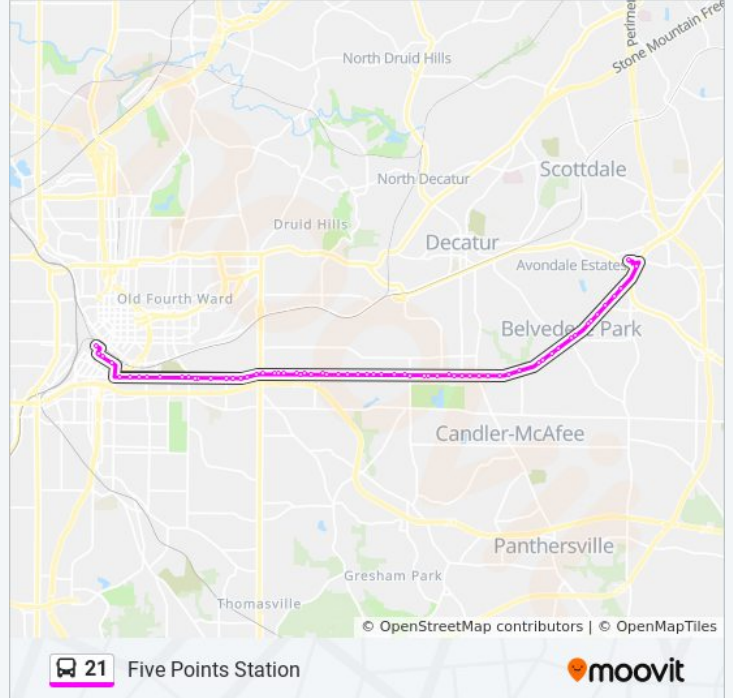

Direction: Five Points Station

64 stops

[VIEW LINE SCHEDULE](#)

- Kensington Station
- Memorial Dr @ 4203
- Memorial Dr @ Nottingham Dr
- Memorial Dr @ 3978
- Memorial Dr @ Covington Dr
- Memorial Dr@3850
- Memorial Dr @ Bobbie Ln
- Memorial Dr @ Beech Dr
- Memorial Dr@Midway Rd
- Memorial Dr @ Columbia Dr
- Memorial Dr @ 3480
- Memorial Dr @ Hooper Alexander Dr
- Memorial Dr @ Rupert Rd
- Memorial Dr @ Carter Rd
- Memorial Dr SE @ Woodfern Dr
- Memorial Dr Se@Delano Dr
- Memorial Dr Se@Venice Dr
- Memorial Dr Se@Ellington St
- Memorial Dr SE @ Candler Rd SE
- Memorial Dr Se@Oakridge Ave SE
- Memorial Dr Se@Spence Ave
- Memorial Dr Se@Daniel Ave

21 bus Info

Direction: Five Points Station

Stops: 64

Trip Duration: 42 min

Line Summary:

Memorial Dr Se@Daniel Ave
Memorial Dr@Lake Dr SE
Memorial Dr@Carter Ave
Memorial Dr@Cottage Grove Ave
Memorial Dr Se@Second Ave
Memorial Dr SE @ 1st Ave
Memorial Dr @ E Lake Ter
Memorial Dr SE @ 2154
Memorial Dr SE @ Douglas St SE
Memorial Dr @ Palatka St SE
Memorial Dr SE @ S Howard St
Memorial Dr SE @ Warren St SE
Memorial Dr SE @ Wilkinson Dr SE
Memorial Dr SE @ Clifton St SE
Memorial Dr SE @ Wyman St SE
Memorial Dr SE @ Dixie St SE
Memorial Dr Se@1560
Memorial Dr Se@Lamon Ave SE
Memorial Dr Se@Eastside Ave SE
Memorial Dr Se@Patterson Ave SE
Memorial Dr Se@Haas Ave SE
Memorial Dr Se@Dahlgreen St SE
Memorial Dr SE @ Moreland Ave SE
Memorial Dr Se@Flat Shoals Ave SE
Memorial Dr Se@Wilbur Ave SE
Memorial Dr Se@Stovall St SE
Memorial Dr Se@Holtzclaw St SE
Memorial Dr SE @ Bill Kennedy Way SE
Memorial Dr Se@Pearl St SE
Memorial Dr Se@Powell St SE
Memorial Dr Se@Berean Ave SE
Memorial Dr Se@Boulevard SE
Memorial Dr@ Park Ave

Memorial Dr @ George St
 Memorial Dr SE @ Hill St SE
 Memorial Dr SE @ Connally St SE
 Memorial Dr SE @ Martin St SE
 Memorial Dr SE @ Fraser St SE
 Martin L King J Dr @ Washington St SW
 Mlk Jr Dr & Pryor St
 Martin Luther King Jr Dr & Peachtree St
 Alabama St @ Forsyth St (Five Points Station)