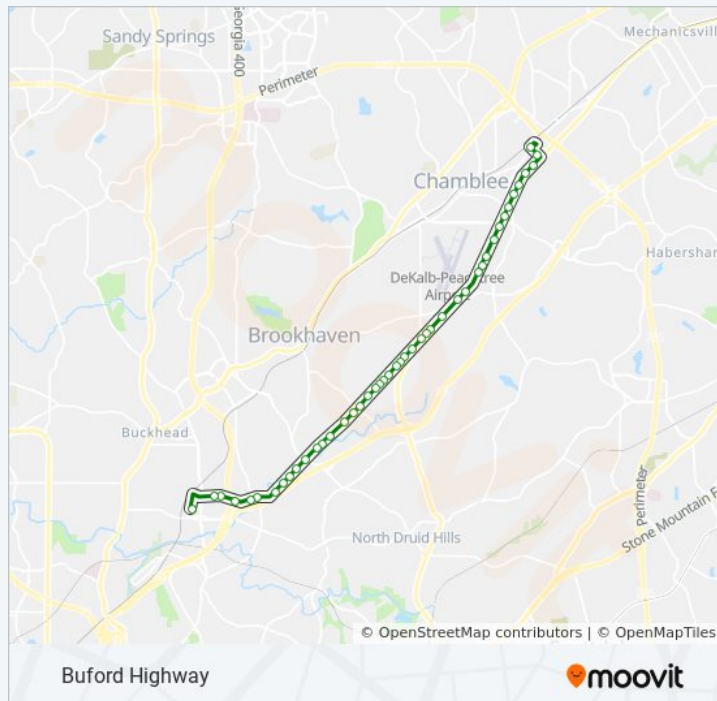

Buford Hwy NE @ 2750

39 bus Info

Direction: Lindbergh Center Station

Stops: 45

Trip Duration: 37 min

Line Summary:

Buford Hwy NE @ Rivers Edge Dr NE

Buford Hwy Ne@Lenox Rd

Buford Hwy NE @ Lenox Pointe

Sidney Marcus Blvd @ Pine Tree Rd NE

Sidney Marcus Blvd @ Adina Dr

Sidney Marcus Blvd@740

Lindbergh Center Station - North Loop/Morosgo
Dr

39 bus time schedules and route maps are available in an offline PDF at moovitapp.com. Use the [Moovit App](#) to see live bus times, train schedule or subway schedule, and step-by-step directions for all public transit in Atlanta.