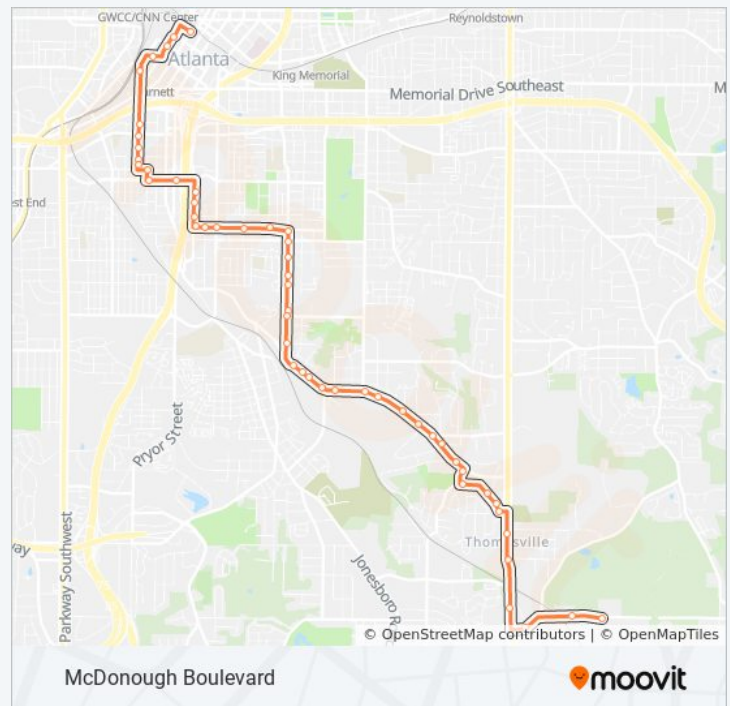

Forsyth St SW @ Mitchell St SW

Forsyth St @ Martin L King Jr Dr

Alabama St @ Peachtree St (Five Points Station)

**Direction: Five Points Station Via Hill Street**

52 stops

[VIEW LINE SCHEDULE](#)

**49 bus Time Schedule**

Five Points Station Via Hill Street Route Timetable:

Metro Transitional Center

Constitution Rd SE @ 1224

Bailey St SE @ Woodstock Rd SE

Moreland Ave SE @ Woodstock Rd SE

Moreland Ave SE @ Key Rd SE

Moreland Ave SE @ Hillcrest Dr SE

### 49 bus Info

**Direction:** Five Points Station Via Hill Street

**Stops:** 52

**Trip Duration:** 34 min

**Line Summary:**

Ormond St Se@Martin St SE

Ormond St@Hank Aaron Dr

Ormond St@ Crew St

Forsyth St SW @ Mitchell St SW

Forsyth St @ Martin L King Jr Dr

Alabama St @ Peachtree St (Five Points Station)

**Direction: Metro Transitional Via Boulevard**

50 stops

[VIEW LINE SCHEDULE](#)

Alabama St @ Peachtree St (Five Points Station)