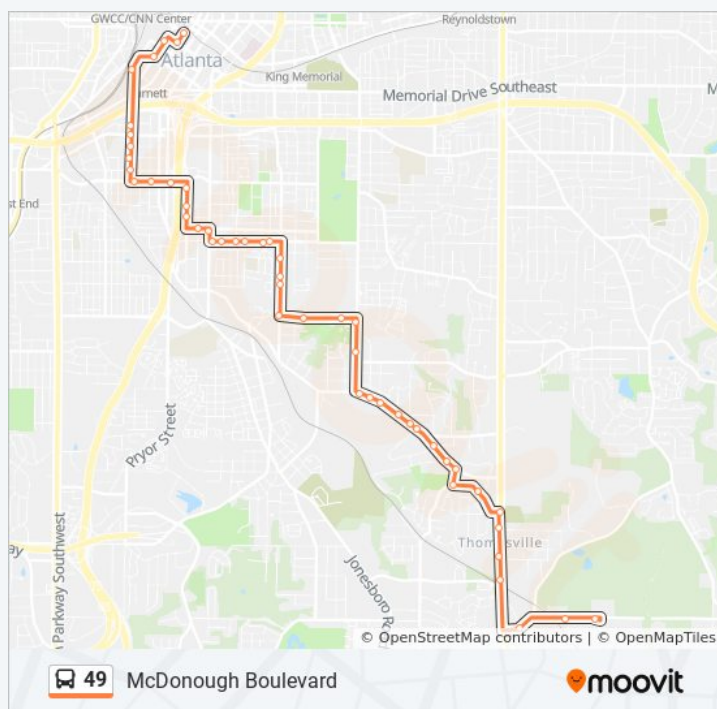

Forsyth St SW @ Mitchell St SW

Forsyth St @ Martin L King Jr Dr

Alabama St @ Peachtree St (Five Points Station)

**Direction: Metro Transitional Via Boulevard**

50 stops

[VIEW LINE SCHEDULE](#)

Alabama St @ Peachtree St (Five Points Station)

Mcdonough Blvd SE @ Park Rd SE

Mcdonough Blvd Se@Elleby Rd SE

Mcdonough Blvd SE @ New Town Cir

Mcdonough Blvd @ Welch St

Mcdonough Blvd SE @ Henry Thomas Dr SE

Mcdonough Blvd @ Henry Thomas Dr

Henry Thomas Dr SE @ Thomasville Blvd SE

Trip Duration: 32 min

Line Summary:

Kipling St SE @ Henry Thomas Dr SE

Isa Dr SE @ Moreland Ave SE

Moreland Ave Se@Hillcrest Dr

Moreland Ave @ Key Rd

Moreland Ave SE @ Constitution Rd SE

Bailey St SE @ Fayetteville Rd SE

Constitution Rd SE @ 1224

Metro Transitional Center

**Direction: Metro Transitional Via Hill Street**

55 stops

[VIEW LINE SCHEDULE](#)

Alabama St @ Peachtree St (Five Points Station)

Peachtree St @ Martin L King Jr Dr