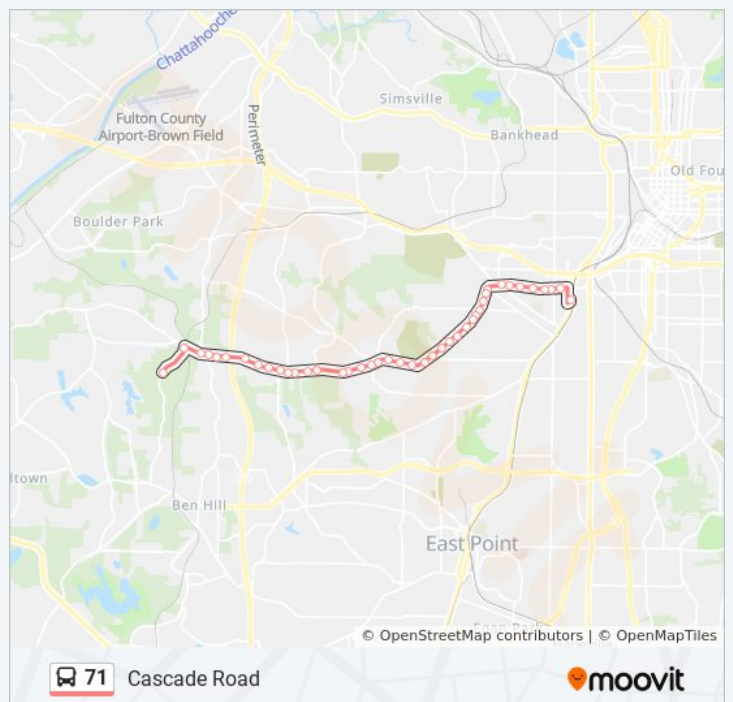

Boat Rock Rd @ Fulton Industrial Blvd

Boat Rock Rd SW @ Westchase Ln

Boat Rock Rd SW @ 5760

Boat Rock Rd SW @ Reynolds Rd SW

**Direction: Cascade Kimberly Road**

42 stops

[VIEW LINE SCHEDULE](#)

West End Station

Ralph David Abernath Blvd@Atwood S

Ralph D Abernathy Blvd SW @ Langhorn St SW

Cascade Ave SW @ Westwood Ave SW

Cascade Ave@Rogers Ave

Cascade Ave Sw@Olympian Way SW

Cascade Ave Sw@Beecher St SW

Cascade Ave SW @ Westhaven Dr SW

Cascade Rd SW @ Boulevard Lorraine SW

Cascade Rd Sw@Dolphin Dr SW

Cascade Rd @ Beecher Rd

**71 bus Time Schedule**

Cascade Kimberly Road Route Timetable:

Sunday	12:20 AM - 11:40 PM
Monday	12:20 AM - 11:40 PM
Tuesday	12:20 AM - 11:40 PM
Wednesday	12:20 AM - 11:40 PM
Thursday	12:20 AM - 11:40 PM
Friday	12:20 AM - 11:40 PM
Saturday	12:20 AM - 11:40 PM

**71 bus Info**

**Direction:** Cascade Kimberly Road

**Stops:** 42

**Trip Duration:** 29 min

**Line Summary:**

Cascade Rd SW @ Venetian Dr SW

Cascade Rd SW @ Audubon Ct

Cascade Rd@Willis Mill Rd