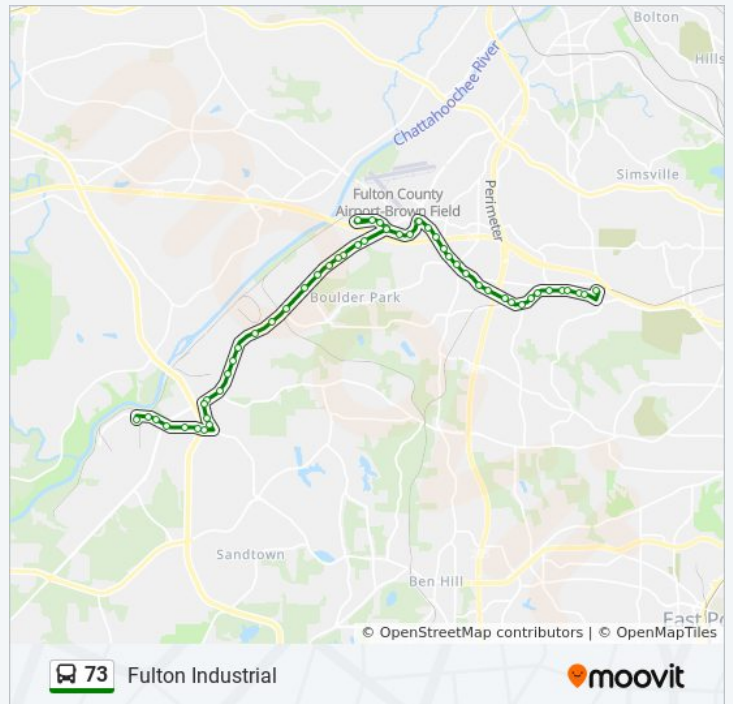

Monday	4:00 PM
Tuesday	4:00 PM
Wednesday	4:00 PM
Thursday	4:00 PM
Friday	4:00 PM
Saturday	Not Operational

73 bus Info

Direction: H.E. Holmes Station Via Housing Authority

Stops: 53

Trip Duration: 40 min

Line Summary:

Martin L King Jr Dr SW @ Wendell Dr SW

Martin L King Jr Dr SW @ Old Gordon Rd SW

Martin L King Jr Dr SW @ Bolton Rd NW

Martin L King Jr Dr SW @ Adamsville Place
Pkwy SW

Martin L King Jr Dr SW @ Adamsville Dr SW

Martin L King Jr Dr SW @ Fairburn Rd SW

Martin L King Jr Dr SW @ Howell Dr SW

Martin L King Jr Dr SW @ Brownlee Rd SW

Martin L King Jr Dr SW @ Treadwell Cir SW

Martin L King Jr Dr @ Harwell Rd

Martin L King Jr Dr SW @ Middleton Rd NW

Martin L King Jr Dr @ 2600

Hamilton E Holmes Station - Bus Loop

Direction: Lagrange Boulevard And Boat Rock Road

48 stops

[VIEW LINE SCHEDULE](#)

Hamilton E Holmes Station - Bus Loop

Martin L King Jr Dr SW @ 2500