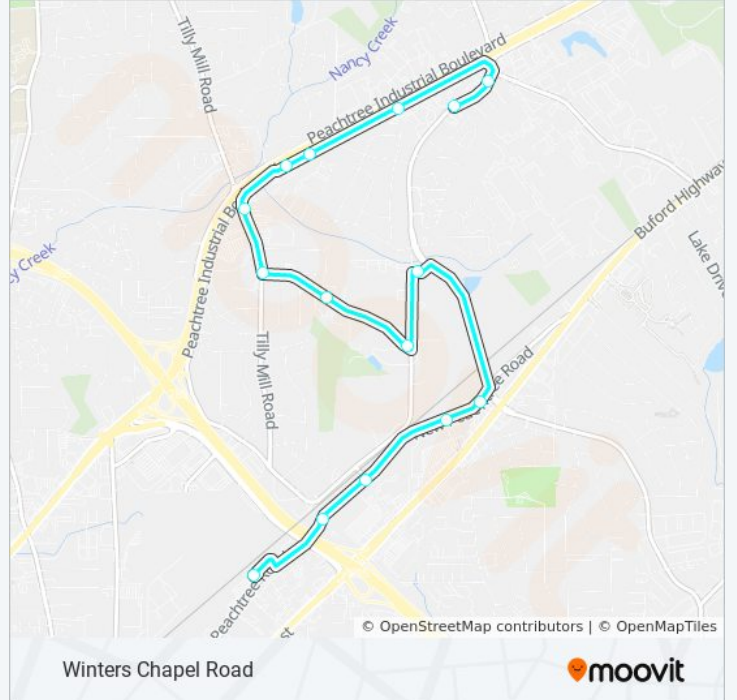

104 bus time schedules and route maps are available in an offline PDF at moovitapp.com. Use the [Moovit App](#) to see live bus times, train schedule or subway schedule, and step-by-step directions for all public transit in Atlanta.

[About Moovit](#) • [MaaS Solutions](#) • [Supported Countries](#) • [Mooviter Community](#)

© 2024 Moovit - All Rights Reserved

Check Live Arrival Times