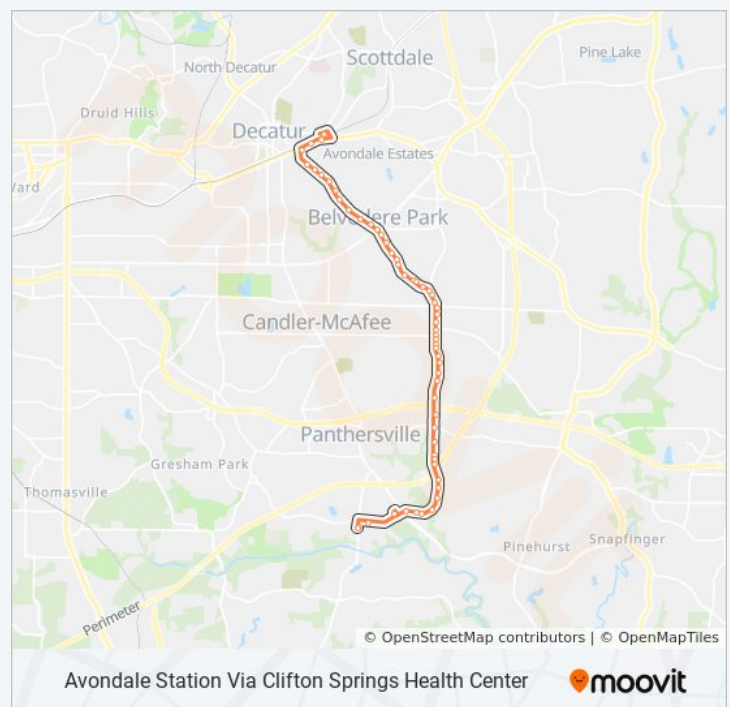

## Direction: Avondale Station Via Clifton Springs Health Center

55 stops

[VIEW LINE SCHEDULE](#)

Gsu/Perimeter College - Decatur Campus

Clifton Springs Rd @ Colonial Pky

Clifton Springs Health Center

Columbia Dr @ Flat Shoals Pkwy

Columbia Dr@Irish Ln

Columbia Dr@Irish Ln

Columbia Dr@Hyland Dr

Columbia Dr@Homera Pl

Columbia Dr @ Wickham Dr

Columbia Dr @ Snapfinger Rd

Columbia Dr @ Spring Lake Dr

Columbia Dr @ Elgin Dr

## 114 bus Info

**Direction:** Avondale Station Via Clifton Springs Health Center

**Stops:** 55

**Trip Duration:** 29 min

**Line Summary:**

Columbia Dr @ Glenwood Rd  
 Columbia Dr @ Glenwood Rd  
 Columbia Dr @ Peachcrest Rd  
 Columbia Dr@Peachcrest Rd  
 Columbia Dr @ Columbia Pl  
 Columbia Dr@Mckenzie Dr  
 Columbia Dr @ Columbia Cir  
 Columbia Dr@Santa Monica Dr  
 Columbia Dr @ Bobolink Dr  
 Columbia Dr@Canary Ct  
 Columbia Dr@Robin Rd  
 Columbia Dr @ Hamilton Rd  
 Columbia Dr @ Columbia Village Ctr  
 Columbia Dr @ Memorial Dr  
 Columbia Dr @ Midway Rd  
 Columbia Dr @ Forrest Blvd  
 Columbia Dr@Russell Dr  
 Columbia Dr@Conway Rd  
 Columbia Dr@Kirk Rd  
 Columbia Dr@Inman Dr  
 Columbia Dr@Missionary Dr  
 Columbia Dr@Derrydown Way  
 Columbia Dr @ Talley St  
 Commerce Dr @ E College Ave  
 E College Ave @ New St  
 Avondale Station - E College Ave (South)  
 Avondale Station - North Loop