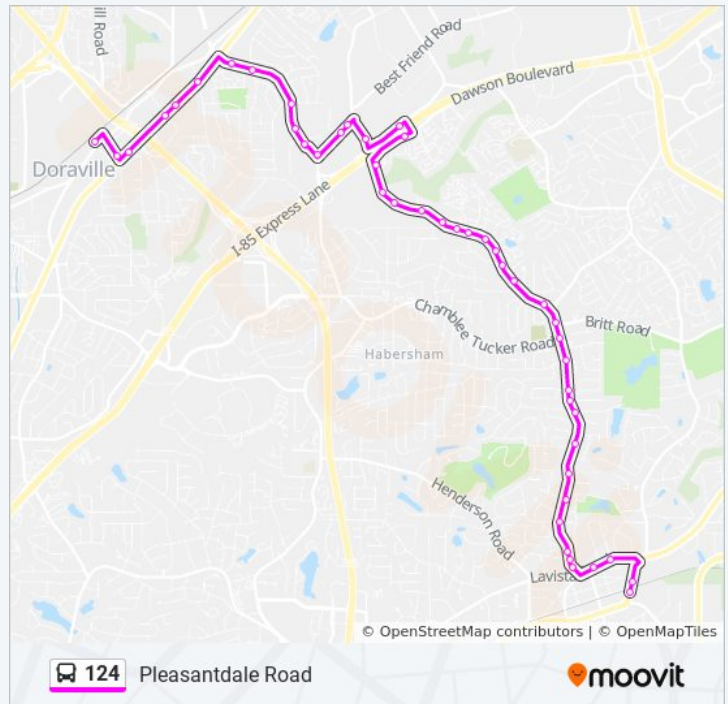

Pleasantdale Rd@4021

Pleasantdale Rd @ 4025

Dawson Blvd NW @ Rutherford Glen Cir

Button Gwinnett Dr @ 4550

Pleasantdale Rd @ 4111

Oakcliff Rd @ Pleasantdale Rd

Oakcliff Rd@Oakcliff Industrial Ct

Oakcliff Rd @ Northcrest Rd

Oakcliff Rd @ Oakcliff Industrial St

Oakcliff Rd@3420

Oakcliff Rd@Pin Oak Cir

124 bus Info

Direction: Doraville Station Via Dawson Boulevard

Stops: 46

Trip Duration: 35 min

Line Summary:

Oakcliff Rd@Windsor Oak Dr

Oakcliff Rd @ Buford Hwy

Buford Hwy @ Mcelroy Rd

Buford Hwy@5700

Buford Hwy@Longmire

Buford Hwy NE @ Jesse Norman Way

Central Ave @ Buford Hwy

Doraville Station