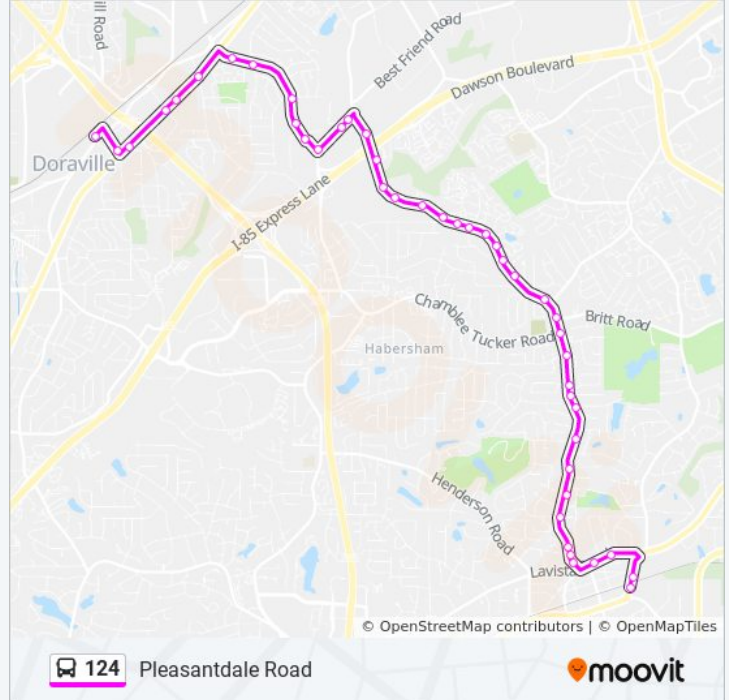

124 bus Info

Direction: Doraville Station

Stops: 44

Trip Duration: 33 min

Line Summary:

Pleasantdale Rd @ Washington Way

Pleasantdale Rd @ Valley Bluff Way

Pleasantdale Rd@3637

Pleasantdale Rd@3722

Pleasantdale Rd@3772

Pleasantdale Rd @ 3845

Pleasantdale Rd@4021

Pleasantdale Rd @ 4025

Pleasantdale Rd @ 4111

Oakcliff Rd @ Pleasantdale Rd

Oakcliff Rd@Oakcliff Industrial Ct

Oakcliff Rd @ Northcrest Rd

Oakcliff Rd @ Oakcliff Industrial St

Oakcliff Rd@3420

Oakcliff Rd@Pin Oak Cir

Oakcliff Rd@Windsor Oak Dr

Oakcliff Rd @ Buford Hwy

Buford Hwy @ Mcelroy Rd

Buford Hwy@5700

Buford Hwy@Longmire

Buford Hwy NE @ Jesse Norman Way

Central Ave @ Buford Hwy

Doraville Station

Direction: Doraville Station Via Dawson Boulevard

46 stops

[VIEW LINE SCHEDULE](#)

Lawrenceville Hwy @ Hugh Howell Rd