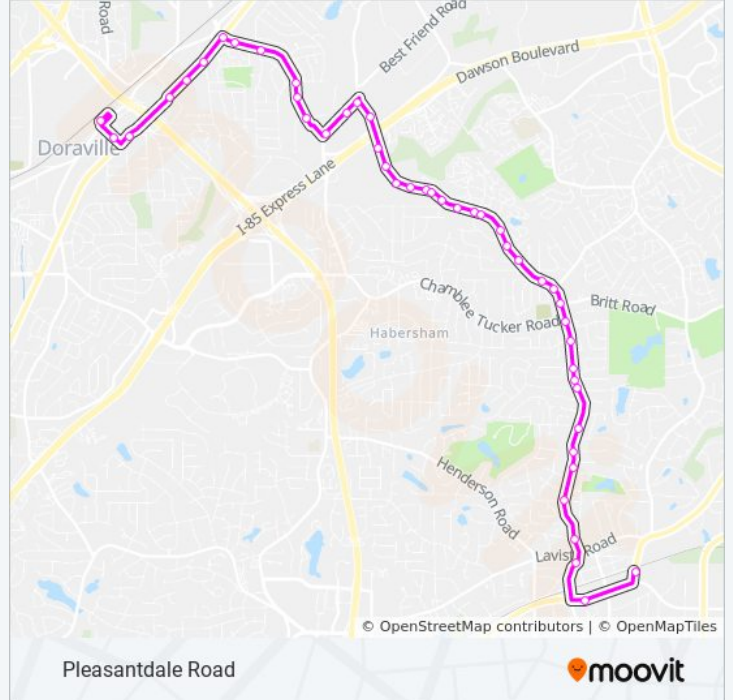

Chamblee Tucker Rd@Castle Pines Ct

Chamblee Tucker Rd@Britts Gate Ln

Chamblee Tucker Rd@Brown Rd

Chamblee Tucker Rd @ Morgan Rd

Fellowship Rd @ 2nd St

Lawrenceville Hwy @ Township Ln

Lawrenceville Hwy @ Hugh Howell Rd

Direction: Tucker Via Dawson Boulevard

47 stops

[VIEW LINE SCHEDULE](#)

Doraville Station

Park Ave @ Buford Hwy NE

Buford Hwy NE @ Chestnut Dr

Buford Hwy NE @ Longmire Way

Buford Hwy@Mcelroy Rd