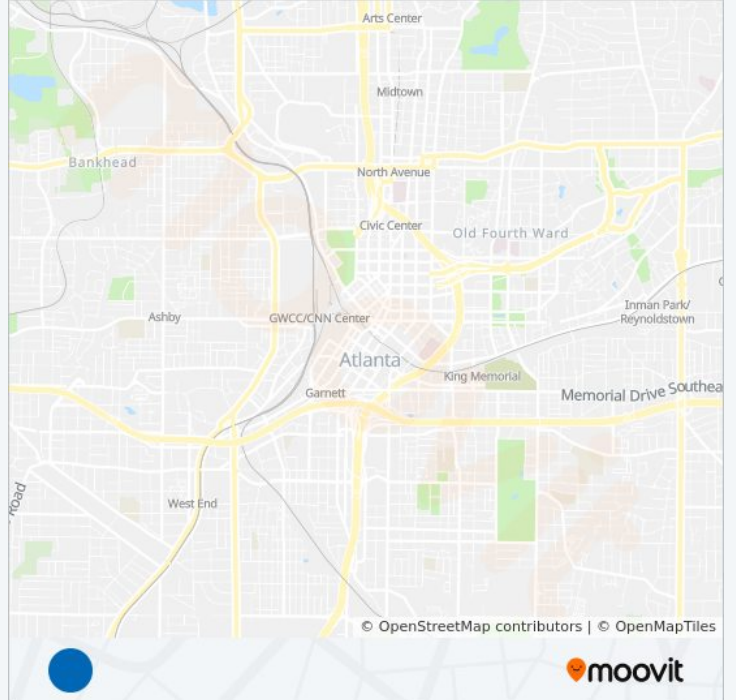

Five Points Station

Georgia State Transit Station

King Memorial Station

Inman Park-Reynoldstown Station

Edgewood / Candler Park

East Lake Station

Decatur Station

Avondale Station

- Indian Creek Station
- Kensington
- Avondale Station
- Decatur Station
- East Lake Station
- Edgewood / Candler Park
- Inman Park-Reynoldstown Station
- King Memorial Station
- Georgia State Transit Station
- Five Points Station
- Gwcc/Cnn Center Station
- Vine City Station
- Ashby Transit Station
- West Lake Station
- Hamilton E. Holmes Transit Station

BLUE subway Time Schedule

Westbound Route Timetable:

Sunday	12:00 AM - 11:40 PM
Monday	12:00 AM - 11:40 PM
Tuesday	12:00 AM - 11:40 PM
Wednesday	12:00 AM - 11:40 PM
Thursday	12:00 AM - 11:40 PM
Friday	12:00 AM - 11:40 PM
Saturday	12:00 AM - 11:40 PM

BLUE subway Info

Direction: Westbound

Stops: 15

Trip Duration: 32 min

Line Summary:

BLUE subway time schedules and route maps are available in an offline PDF at moovitapp.com. Use the [Moovit App](#) to see live bus times, train schedule or subway schedule, and step-by-step directions for all public transit in Atlanta.