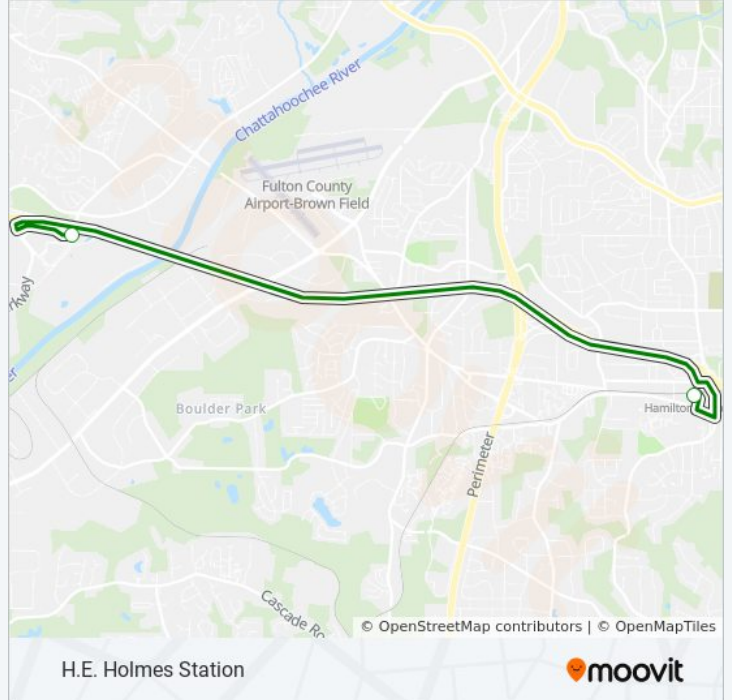

Use the Moovit App to find the closest 201 bus station near you and find out when is the next 201 bus arriving.

Direction: H.E. Holmes Station

2 stops

[VIEW LINE SCHEDULE](#)

Six Flags Parkway at Service Road

Hamilton E Holmes Station - Outside Loop

201 bus Time Schedule

H.E. Holmes Station Route Timetable:

Sunday	12:05 AM - 11:25 PM
Monday	12:05 AM - 11:40 PM
Tuesday	12:05 AM - 11:40 PM
Wednesday	12:05 AM - 11:40 PM
Thursday	12:05 AM - 11:40 PM
Friday	12:05 AM - 11:40 PM
Saturday	12:05 AM - 11:25 PM

201 bus Info

Direction: H.E. Holmes Station

Stops: 2

Trip Duration: 10 min

Line Summary:

Direction: H.E. Holmes Station

2 stops

[VIEW LINE SCHEDULE](#)

201 bus Info

Direction: H.E. Holmes Station

Stops: 2

Trip Duration: 12 min

Line Summary:

Direction: Six Flags Over Georgia

2 stops

[VIEW LINE SCHEDULE](#)