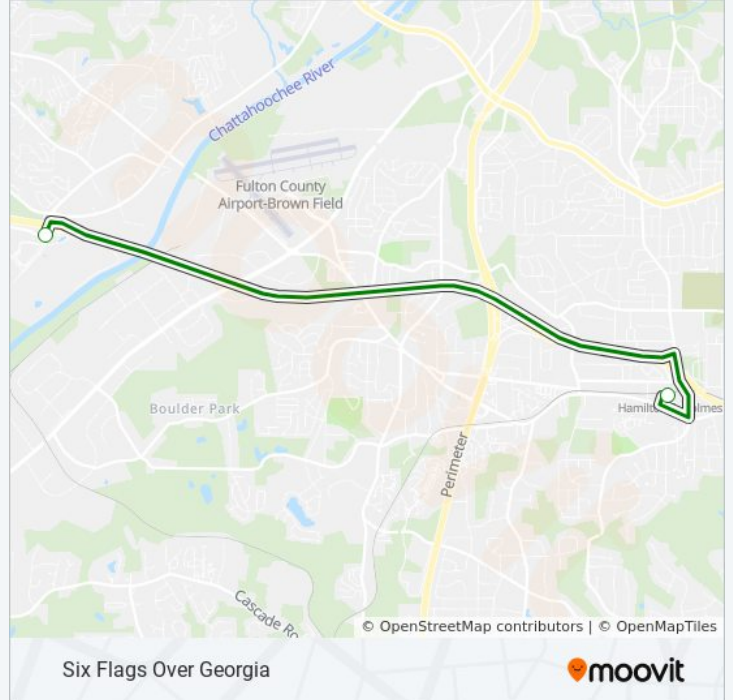

201 bus Info

Direction: H.E. Holmes Station

Stops: 2

Trip Duration: 10 min

Line Summary:

Direction: H.E. Holmes Station

2 stops

[VIEW LINE SCHEDULE](#)

201 bus Info

Direction: H.E. Holmes Station

Stops: 2

Trip Duration: 12 min

Line Summary:

Direction: Six Flags Over Georgia

2 stops

[VIEW LINE SCHEDULE](#)

Hamilton E Holmes Station - Outside Loop

Six Flags Parkway at Service Road

201 bus Time Schedule

Six Flags Over Georgia Route Timetable:

Sunday	Not Operational
Monday	9:10 AM - 10:30 AM
Tuesday	9:10 AM - 10:30 AM
Wednesday	9:10 AM - 10:30 AM
Thursday	9:10 AM - 10:30 AM
Friday	9:10 AM - 10:30 AM
Saturday	Not Operational

201 bus Info

Direction: Six Flags Over Georgia

Stops: 2

Trip Duration: 12 min

Line Summary:

201 bus time schedules and route maps are available in an offline PDF at moovitapp.com. Use the [Moovit App](#) to see live bus times, train schedule or subway schedule, and step-by-step directions for all public transit in Atlanta.