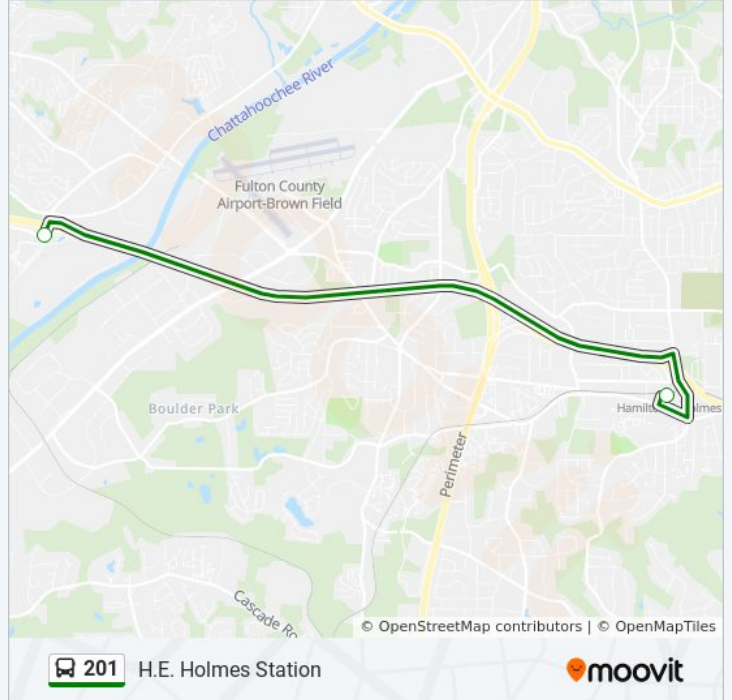

201 bus Info

Direction: H.E. Holmes Station

Stops: 2

Trip Duration: 10 min

Line Summary:

Direction: H.E. Holmes Station

2 stops

[VIEW LINE SCHEDULE](#)

Hamilton E Holmes Station - Outside Loop

Six Flags Parkway at Service Road

201 bus Time Schedule

H.E. Holmes Station Route Timetable:

Sunday	12:30 AM - 11:50 PM
Monday	12:30 AM - 11:50 PM
Tuesday	12:05 AM - 11:50 PM
Wednesday	12:05 AM - 11:50 PM
Thursday	12:05 AM - 11:50 PM
Friday	12:05 AM - 11:50 PM
Saturday	12:05 AM - 11:50 PM

201 bus Info

Direction: H.E. Holmes Station

Stops: 2

Trip Duration: 12 min

Line Summary:

Direction: Six Flags Over Georgia

2 stops

[VIEW LINE SCHEDULE](#)

Hamilton E Holmes Station - Outside Loop

Six Flags Parkway at Service Road

201 bus Time Schedule

Six Flags Over Georgia Route Timetable:

Sunday	Not Operational
Monday	9:10 AM - 10:30 AM
Tuesday	9:10 AM - 10:30 AM
Wednesday	9:10 AM - 10:30 AM
Thursday	9:10 AM - 10:30 AM
Friday	9:10 AM - 10:30 AM
Saturday	Not Operational