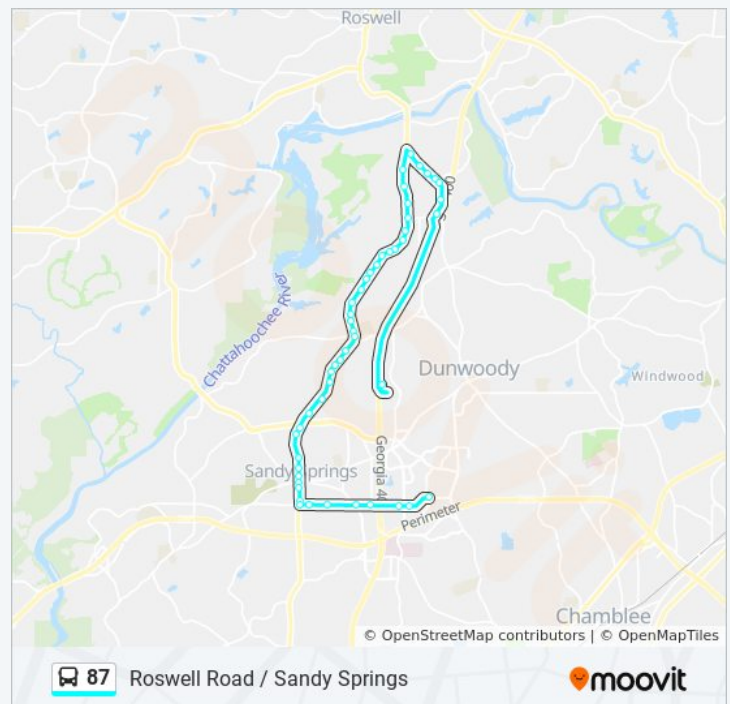

Wednesday	12:38 AM - 11:58 PM
Thursday	12:38 AM - 11:58 PM
Friday	12:38 AM - 11:58 PM
Saturday	12:38 AM - 11:55 PM

87 bus Info

Direction: North Springs Station

Stops: 49

Trip Duration: 39 min

Line Summary: