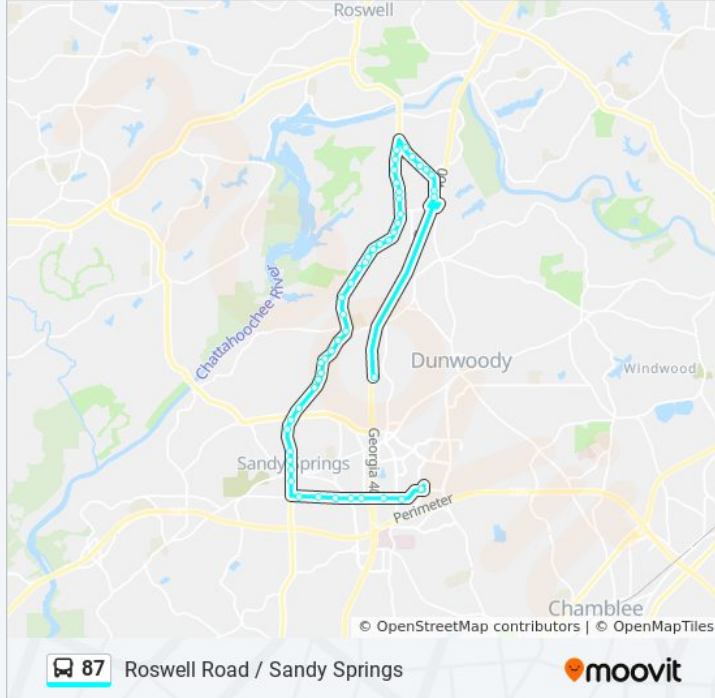

Roswell Rd NE @ Sandy Springs Cir NE

Roswell Rd @ Johnson Ferry Rd

Roswell Rd NE @ Hilderbrand Dr NE

Hammond Dr @ Boylston Dr

Hammond Dr Ne@Kayron Dr

Hammond Dr@Brookgreen Rd

Hammond Dr NE @ Glenridge Dr NE

Hammond Dr NE @ Barfield Rd

Hammond Dr NE @ Concourse Pkwy

Hammond Dr @ Peachtree Dunwoody Rd

Dunwoody Station

Roswell Road / Sandy Springs

Direction: North Springs Station

49 stops

[VIEW LINE SCHEDULE](#)