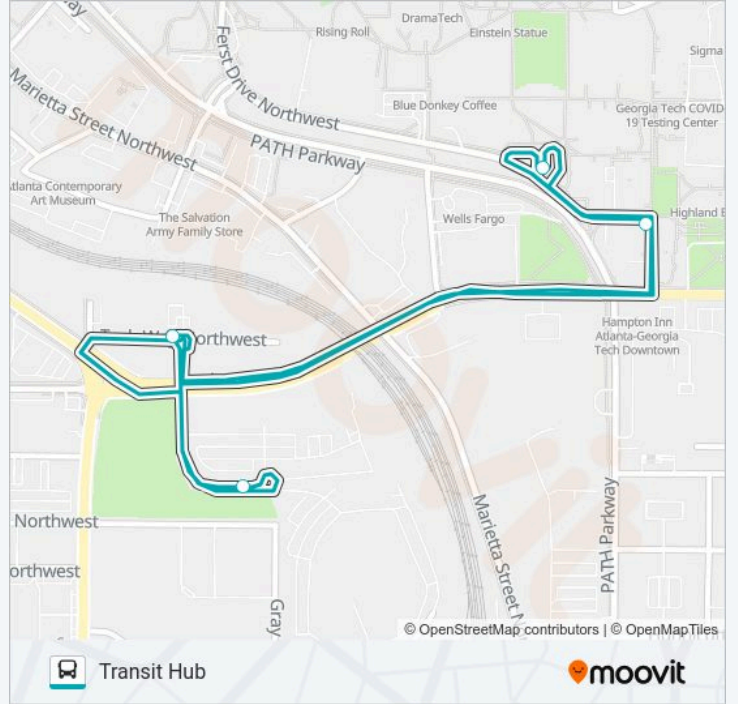

7 - NARA/TEP Line

Transit Hub

Get The App

The 7 - NARA/TEP bus line Transit Hub has one route. For regular weekdays, their operation hours are:

(1) Transit Hub: 7:20 AM - 7:38 PM

Use the Moovit App to find the closest 7 - NARA/TEP bus station near you and find out when is the next 7 - NARA/TEP bus arriving.

Direction: Transit Hub

5 stops

[VIEW LINE SCHEDULE](#)

Transit Hub

Ferst Dr & Cherry St

Nara

Tep

Transit Hub

7 - NARA/TEP bus Time Schedule

Transit Hub Route Timetable:

Monday	7:20 AM - 7:38 PM
Tuesday	7:20 AM - 7:38 PM
Wednesday	7:20 AM - 7:38 PM
Thursday	7:20 AM - 7:38 PM
Friday	7:20 AM - 7:38 PM
Saturday	Not Operational
Sunday	Not Operational

7 - NARA/TEP bus Info

Direction: Transit Hub

Stops: 5

Trip Duration: 5 min

Line Summary:

7 - NARA/TEP bus time schedules and route maps are available in an offline PDF at moovitapp.com. Use the Moovit App to see live bus times, train schedule or subway schedule, and step-by-step directions for all public transit in Atlanta.