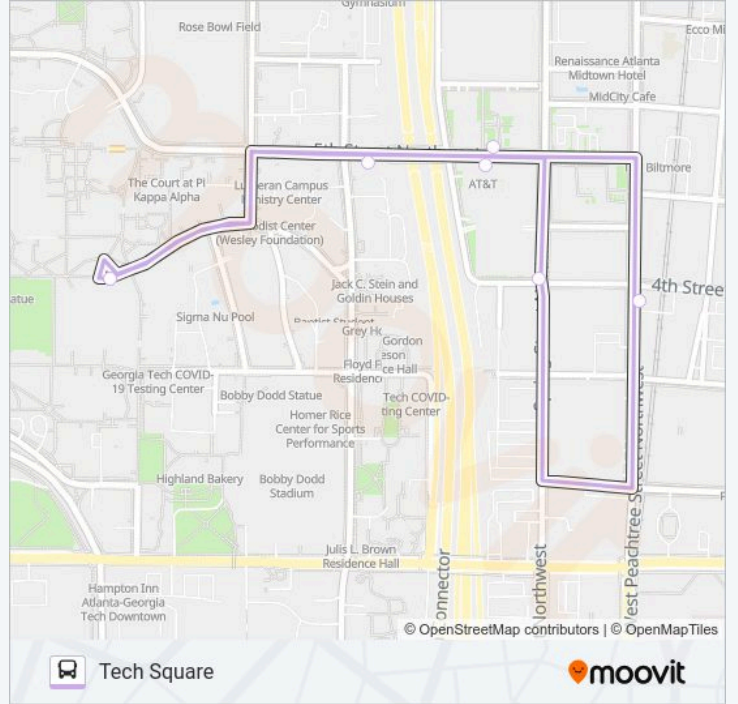

8 -TECH SQ./CLOUGH Line

Tech Square

[Get The App](#)

The 8 -TECH SQ./CLOUGH bus line Tech Square has one route. For regular weekdays, their operation hours are:

(1) Tech Square: 7:30 AM - 6:10 PM

Use the Moovit App to find the closest 8 -TECH SQ./CLOUGH bus station near you and find out when is the next 8 -TECH SQ./CLOUGH bus arriving.

Direction: Tech Square

7 stops

[VIEW LINE SCHEDULE](#)

Clough Turnaround

5th St./ Techwood

Technology Square

Spring St @ 4th St

West Peachtree St at 4th St

Technology Square

Clough Turnaround

8 -TECH SQ./CLOUGH bus Time Schedule

Tech Square Route Timetable:

Monday	7:30 AM - 6:10 PM
Tuesday	7:30 AM - 6:10 PM
Wednesday	7:30 AM - 6:10 PM
Thursday	7:30 AM - 6:10 PM
Friday	7:30 AM - 6:10 PM
Saturday	Not Operational
Sunday	Not Operational

8 -TECH SQ./CLOUGH bus Info**Direction:** Tech Square**Stops:** 7**Trip Duration:** 6 min**Line Summary:**

8 -TECH SQ./CLOUGH bus time schedules and route maps are available in an offline PDF at moovitapp.com. Use the Moovit App to see live bus times, train schedule or subway schedule, and step-by-step directions for all public transit in Atlanta.