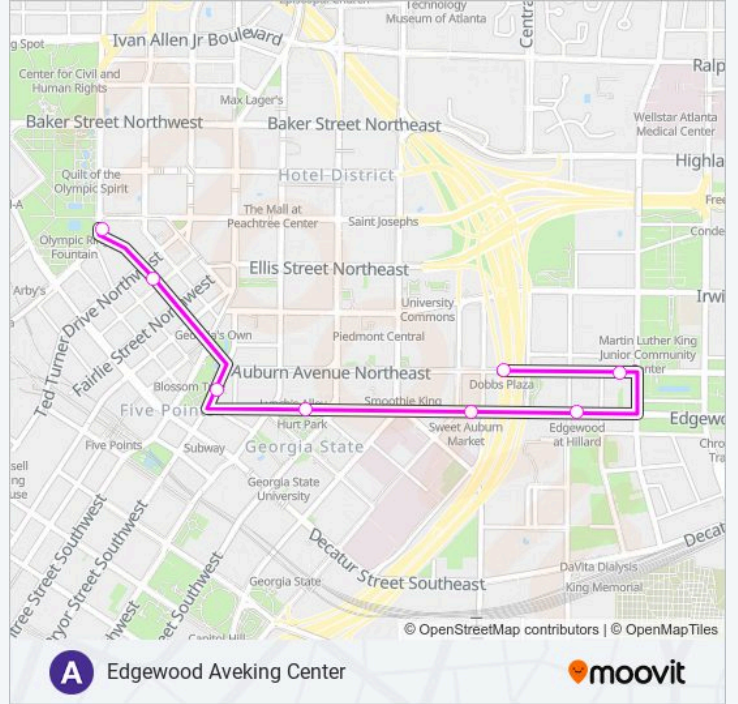

ATLSC light rail Info

Direction: Auburn Avepeachtree Ctrolympic Park

Stops: 6

Trip Duration: 12 min

Line Summary:

Direction: Edgewood Aveking Center

8 stops

[VIEW LINE SCHEDULE](#)

Centennial Olympic Park

Luckie St @ Cone St

Park Place

Hurt Park

Sweet Auburn Market

Edgewood Ave @ Hilliard St

King Historic District

Dobbs Plaza

ATLSC light rail Time Schedule

Edgewood Aveking Center Route Timetable:

| | |
|-----------|--------------------|
| Sunday | 8:33 AM - 11:03 PM |
| Monday | 8:33 AM - 11:03 PM |
| Tuesday | 8:33 AM - 11:03 PM |
| Wednesday | 8:33 AM - 11:03 PM |
| Thursday | 8:33 AM - 11:03 PM |
| Friday | 8:33 AM - 11:03 PM |
| Saturday | 8:33 AM - 11:03 PM |

ATLSC light rail Info

Direction: Edgewood Aveking Center

Stops: 8

Trip Duration: 14 min

Line Summary:

ATLSC light rail time schedules and route maps are available in an offline PDF at moovitapp.com. Use the Moovit App to see live bus times, train schedule or subway schedule, and step-by-step directions for all public transit in Atlanta.