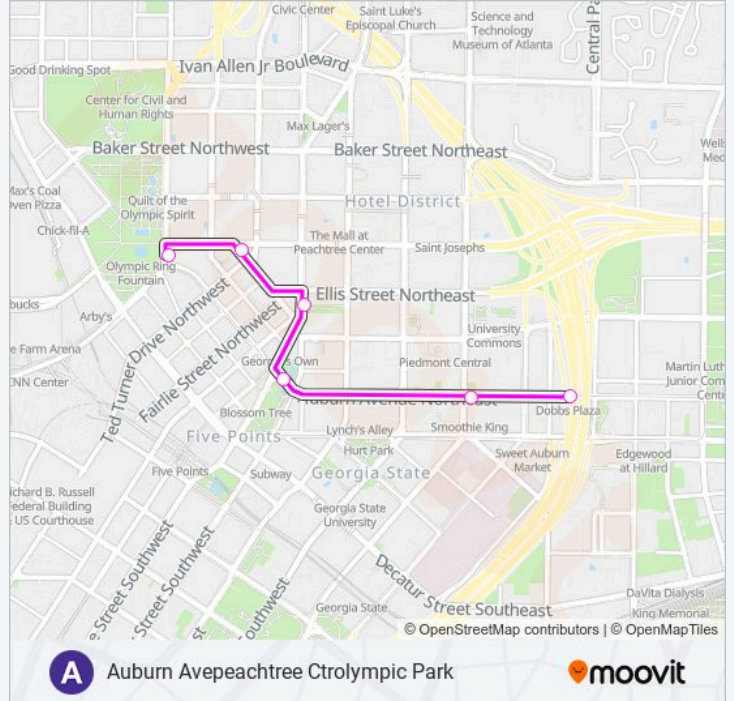

Use the Moovit App to find the closest ATLSC light rail station near you and find out when is the next ATLSC light rail arriving.

Direction: Auburn Avepeachtree Ctrolympic Park

6 stops

[VIEW LINE SCHEDULE](#)

Dobbs Plaza

Auburn Ave @ Piedmont Ave

Woodruff Park

Peachtree Center Station

Carnegie Way @ Ted Turner Dr

Centennial Olympic Park

ATLSC light rail Time Schedule

Auburn Avepeachtree Ctrolympic Park Route
Timetable:

ATLSC light rail Info

Direction: Auburn Avepeachtree Ctrolympic Park

Stops: 6

Trip Duration: 12 min

Line Summary:

Direction: Edgewood Aveking Center

8 stops

[VIEW LINE SCHEDULE](#)

ATLSC light rail Info

Direction: Edgewood Aveking Center

Stops: 8

Trip Duration: 14 min

Line Summary:

ATLSC light rail time schedules and route maps are available in an offline PDF at moovitapp.com. Use the Moovit App to see live bus times, train schedule or subway schedule, and step-by-step directions for all public transit in Atlanta.