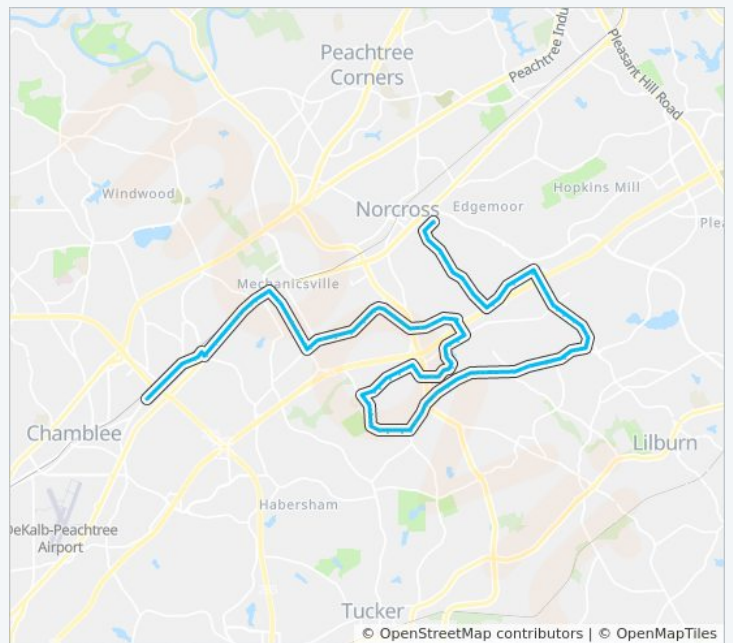

Indian Trail Rd & Ga Belle Ct

Indian Trail Rd & Treetr Village Plz

Tech Dr & Food Depot

Singleton Rd & Sugarwood Ln

Singleton Rd & Hydaburg Lane Ob

Singleton Rd & Country Downs Dr Ob

Singleton Rd & Reddington Ln Ob

Singleton Rd & Turners Ridge Dr

Singleton Rd & Robin Hill Dr Ob

20 bus Time Schedule

Doraville Marta Route Timetable:

Sunday	Not Operational
Monday	5:35 AM - 9:15 PM
Tuesday	5:35 AM - 9:15 PM
Wednesday	5:35 AM - 9:15 PM
Thursday	5:35 AM - 9:15 PM
Friday	5:35 AM - 9:15 PM
Saturday	6:09 AM - 7:09 PM

20 bus Info

Direction: Doraville Marta

Stops: 87

Trip Duration: 51 min

Line Summary:

Doraville Marta

Singleton Rd & Gladiator Drive Ob

Singleton Rd & Harbins Rd (Before Light)