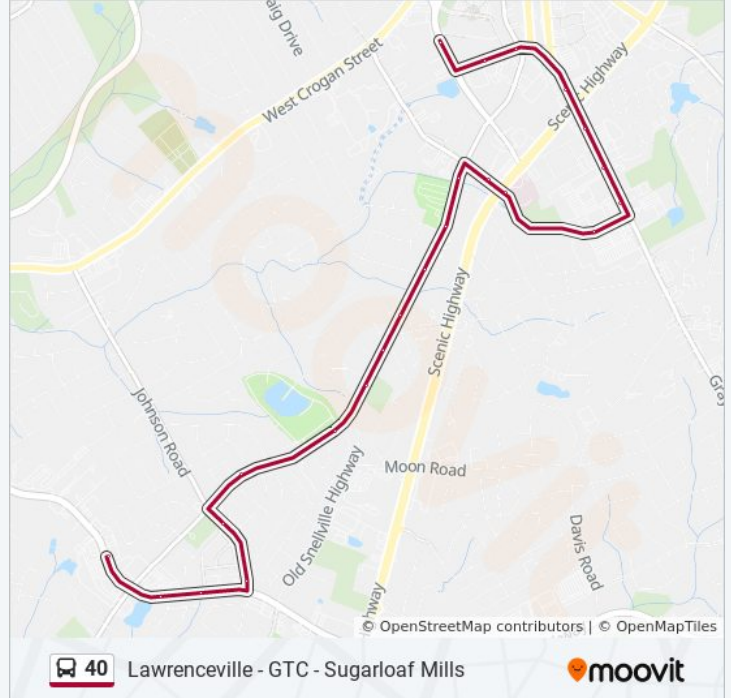

Sugarloaf Mills Cir & Bass Pro Shop

Sugarloaf Mills Cir by 412/410 P&R

Sugarloaf Mills P&R Local

Sugarloaf Mills at the Discount Tire Co

Atkinson & Shell Gas Station

Atkinson Rd & Atkinson Park Dr Ob

Atkinson & Willow Pointe Dr

Sugarloaf Pkwy & Gwinnett Tech (2nd Entr

Gwinnett Technical College

Sugarloaf Pkwy & Cisco Office

Sugarloaf Pkwy & Taco Bell

Old Norcross Rd & Shell Gas Station

Old Norcross Rd & Winding River Dr

Old Norcross Rd & Bridge

Old Norcross Rd & Burnham Ridge

Old Norcross Rd at Brass Key Ct

Old Norcross Rd & Hillandale Rd

Old Norcross Rd & Riverside Pkwy Ob

Old Norcross Rd & Averitt Ob

Old Norcross Rd & Monfort Rd

Lawrenceville Suwanee Rd & Professional

Professional Dr & 2nd 4way Stop Sign

Prof Dr at the Gwinnett Prof Center #2

Philip Blvd & Katherine Oaks Rd

Philip Blvd & Walther Rd Ob

W. Pike St & Cvs Pharmacy

W Pike St & Kaceys Home Cooking Rest

W Pike St & Ultra Carwash

W Pike St & Midas Ob

W Pike St & W Pike Plza (Sign-O-Rama)

Langley Dr & Huff St (Shell)

131 Langley Professional Building

Gwinnett Justice & Admin Center