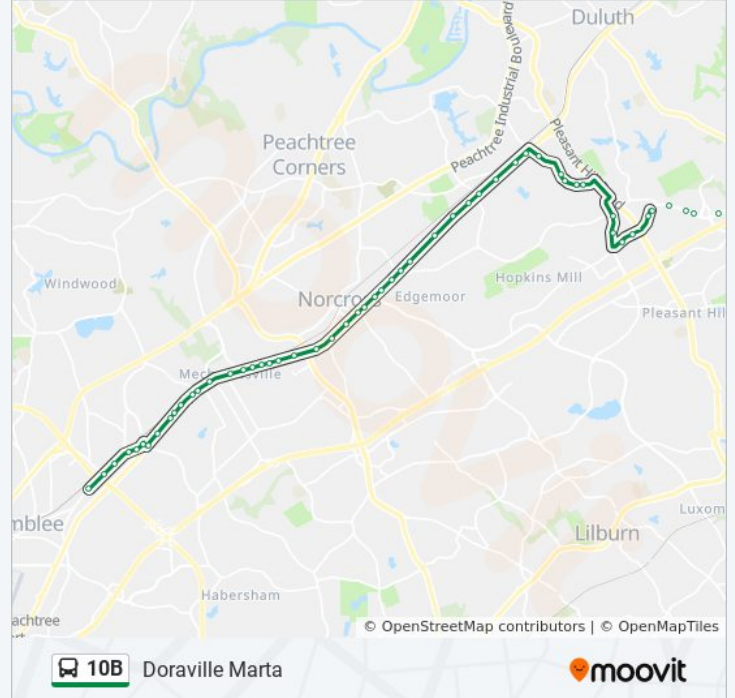

10B bus Info

Direction: Doraville Marta

Stops: 60

Trip Duration: 60 min

Line Summary:

N Berkeley Lake Rd & Storage Ob
Buford Hwy & Suzanne's Kitchen
Buford Hwy & Gravitt Tr (Across) Ob
Buford Hwy & S Old Peachtree Rd Ob
Buford Hwy & Simpson Cir
Buford Hwy & Remington Park Ct
Buford Hwy & Phoenix Metals
Buford Hwy & Pittman Cir
Buford Hwy & Smith Ridge Trace
Buford Hwy & Langford Rd (Magnolia Plaza
Buford Hwy & Norcross Industrial Ct
Buford Hwy & Peach Corners Dist Ctr
Beaver Ruin Rd & Buford Hwy (Mcd'S)
Buford Hwy & Post Office Ob
Buford Hwy & Mitchell Rd (Advance Auto)
Buford Hwy & Carlyle St Ob
Buford Hwy & N Norcross Tucker Rd Ob
Buford Hwy & Value Pawn Ob
Buford Hwy & S. Peachtree St Ob
Buford Hwy & Wa Credit Dealer (Gwin Dr)
Buford Hwy & Carz (Across) Ob
Buford Hwy & Pine St Ob
Buford Hwy & Hillside Dr
Buford Hwy & Cornerstone Auto (Across) O
Buford Hwy & Susan Ln Ob
Buford Hwy & Jones Mills Rd
Buford Hwy & Amwiler Ob
Buford Hwy & East Lake Dr (Across) Ob
Buford Hwy & Steve Dr Ob
Buford Hwy at Global Forum Ob
Buford Hwy & Reyes Auto Ob
Buford Hwy & Andy Glass Ob
Buford Hwy & Oakcliff Rd

New Peachtree Rd & Oakcliff Ob
 New Peachtree Rd & Mcelroy Rd (Bp)
 New Peachtree Rd & Longmire Way Ob
 Pebble Wood Apartments Ob
 Doraville Marta Station

Direction: Sugarloaf Mills

68 stops

[VIEW LINE SCHEDULE](#)