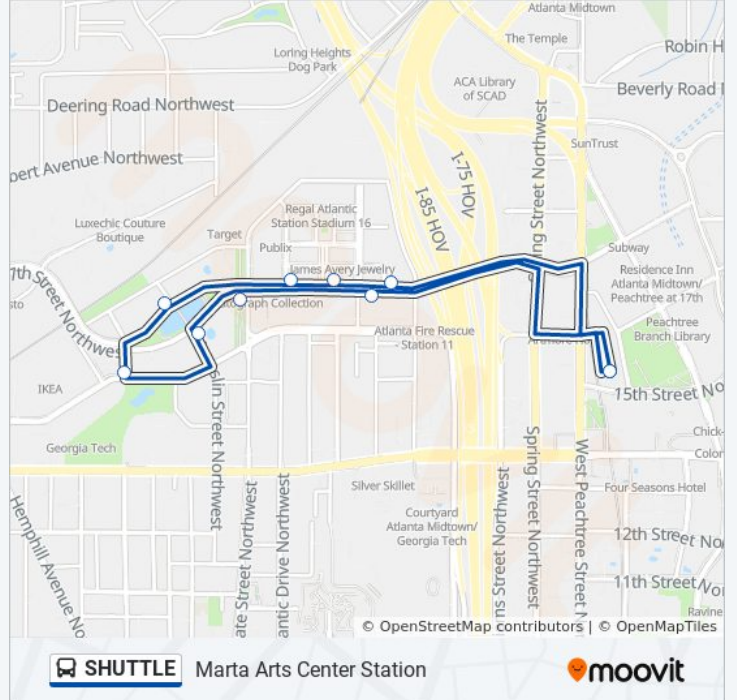

The SHUTTLE bus line Marta Arts Center Station has one route. For regular weekdays, their operation hours are: (1) Marta Arts Center Station: 12:00 AM - 11:40 PM
Use the Moovit App to find the closest SHUTTLE bus station near you and find out when is the next SHUTTLE bus arriving.

Direction: Marta Arts Center Station

10 stops

[VIEW LINE SCHEDULE](#)

- Marta - Arts Center
- 17th St @ Commerce St
- 17th St @ B.B.&T.
- 17th St @ Atlantic Dr
- 17th St @ Mecaslin St
- Village St @ Ikea
- 17th St @ Mecaslin St
- 17th St @ State St
- 17th St NW @ Market St NW
- Marta - Arts Center

SHUTTLE bus Time Schedule

Marta Arts Center Station Route Timetable:

Sunday	Not Operational
Monday	12:00 AM - 11:40 PM
Tuesday	12:00 AM - 11:40 PM
Wednesday	12:00 AM - 11:40 PM
Thursday	12:00 AM - 11:40 PM
Friday	12:00 AM - 11:40 PM
Saturday	Not Operational

SHUTTLE bus Info

Direction: Marta Arts Center Station

Stops: 10

Trip Duration: 9 min

Line Summary:

SHUTTLE bus time schedules and route maps are available in an offline PDF at moovitapp.com. Use the [Moovit App](#) to see live bus times, train schedule or subway schedule, and step-by-step directions for all public transit in Atlanta.