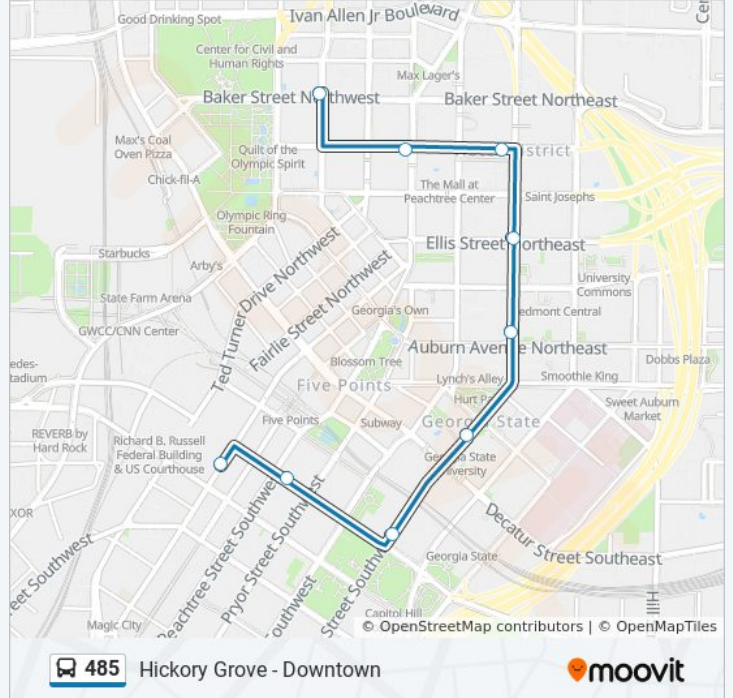

485

Hickory Grove - Downtown

Get The App

The 485 bus line (Hickory Grove - Downtown) has 2 routes. For regular weekdays, their operation hours are:
(1) 485 Downtown: 6:15 AM - 7:15 AM(2) 485 Hickory Grove: 4:30 PM - 5:00 PM
Use the Moovit App to find the closest 485 bus station near you and find out when is the next 485 bus arriving.

Direction: 485 Downtown

10 stops

[VIEW LINE SCHEDULE](#)

- Hickory Grove Park And Ride
- Williams St at Baker St
- John Portman Blvd at Peachtree St
- John Portman Boulevard at Courtland Street
- Courtland St & Ellis St (Sheraton Atlanta)
- Courtland St & Auburn Ave (Atlanta Life)
- Courtland St at Gilmer St
- Washington St & Mlk Jr Dr.
- Martin Luther King Jr Dr & Peachtree St
- Forsyth Street at Martin Luther King Junior Drive

485 bus Info

Direction: 485 Downtown

Stops: 10

Trip Duration: 53 min

Line Summary:

Direction: 485 Hickory Grove

10 stops

[VIEW LINE SCHEDULE](#)

- Forsyth Street at Martin Luther King Junior Drive
- Mitchell St at Peachtree St
- Central Ave at Milk Jr Dr
- Central Ave & Wall St
- Peachtree Center Ave at Auburn Ave
- Peachtree Center Ave at John Wesley Dobbs Ave
- Peachtree Center Ave @ Andrew Young Int Blvd
- Baker St at Peachtree St
- Baker St at Williams St
- Hickory Grove Park And Ride