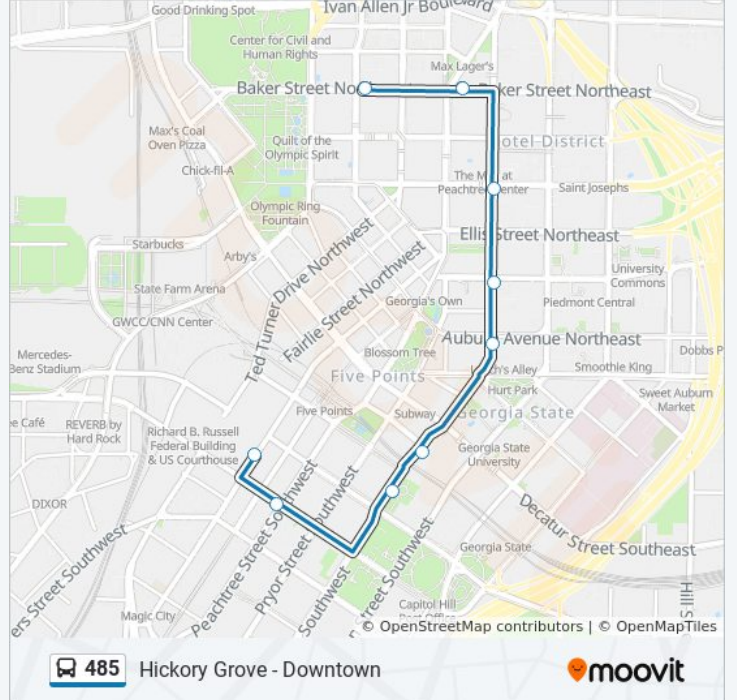

485

Hickory Grove - Downtown

Get The App

The 485 bus line (Hickory Grove - Downtown) has 2 routes. For regular weekdays, their operation hours are:
(1) 485 Downtown: 6:15 AM - 7:15 AM(2) 485 Hickory Grove: 4:30 PM - 5:00 PM
Use the Moovit App to find the closest 485 bus station near you and find out when is the next 485 bus arriving.

Direction: 485 Downtown

10 stops

[VIEW LINE SCHEDULE](#)

- Hickory Grove Park And Ride
- Williams St at Baker St
- John Portman Blvd at Peachtree St
- John Portman Boulevard at Courtland Street
- Courtland St & Ellis St (Sheraton Atlanta)
- Courtland St & Auburn Ave (Atlanta Life)
- Courtland St at Gilmer St
- Washington St & Mlk Jr Dr.
- Martin Luther King Jr Dr & Peachtree St
- Forsyth Street at Martin Luther King Junior Drive

- Forsyth Street at Martin Luther King Junior Drive
- Mitchell St at Peachtree St
- Central Ave at Milk Jr Dr
- Central Ave & Wall St
- Peachtree Center Ave at Auburn Ave
- Peachtree Center Ave at John Wesley Dobbs Ave
- Peachtree Center Ave @ Andrew Young Int Blvd
- Baker St at Peachtree St
- Baker St at Williams St
- Hickory Grove Park And Ride

485 bus Info

Direction: 485 Hickory Grove

Stops: 10

Trip Duration: 64 min

Line Summary:

485 bus time schedules and route maps are available in an offline PDF at moovitapp.com. Use the [Moovit App](#) to see live bus times, train schedule or subway schedule, and step-by-step directions for all public transit in Atlanta.