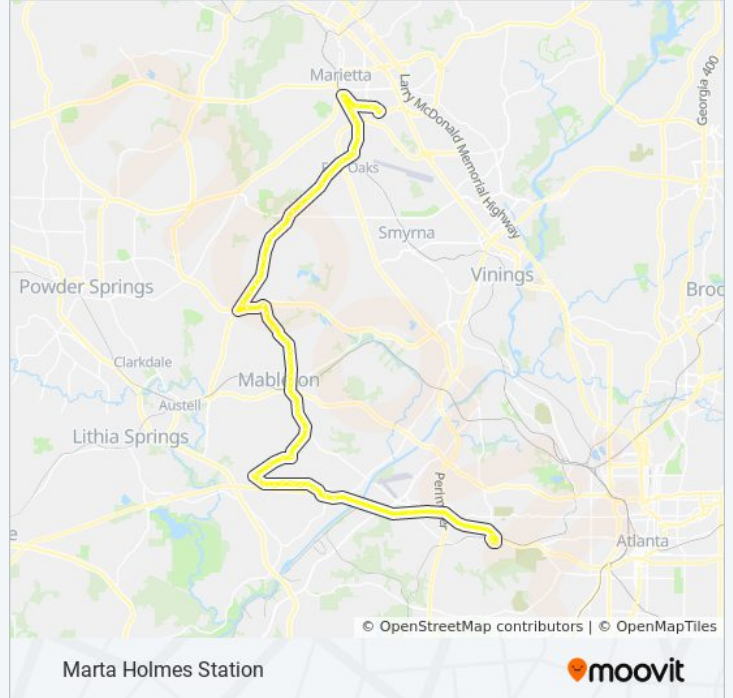

### 30 bus Info

**Direction:** Hamilton E. Holmes Station

**Stops:** 65

**Trip Duration:** 71 min

**Line Summary:**

Austell Rd at Pair Rd  
Austell Rd at Raes Creek Rd  
Austell Rd at Mimosa Dr  
Austell Rd at Reed Dr  
Austell Rd SW at Hurt Rd SW  
Austell Rd SW at Mulkey Rd SW  
Austell Rd at Hospital South Dr  
East-West Connector at Brookwood Dr  
East-West Connector at Floyd Rd  
Floyd Rd at Willowbrook Lane  
Floyd Rd at Floyd Dr  
Floyd Rd at Hicks Rd  
Floyd Rd at White Blvd  
Floyd Rd at Nickajack Rd  
Floyd Rd at Patterns Dr  
Floyd Rd at Mableton Park & Ride - Ob  
Floyd Rd at Fontaine Rd  
Floyd Rd at Veterans Memorial Hwy  
Mableton Pkwy at Glore Cir  
Mableton Pkwy at Old Alabama Rd  
Mableton Pkwy at Old Powder Springs Rd  
Mableton Pkwy SW at Lane Dr  
Mableton Pkwy at Factory Shoals Rd  
Factory Shoals Rd at Britt Rd  
Factory Shoals Rd at S Gordon Rd  
Blair Bridge Rd at S Gordon Rd  
Blair Bridge Rd at Hembree Dr  
Blair Bridge Rd at Blairs View Dr  
Riverside Pkwy at Lake Crossing  
Six Flags Dr at Summer Stone Ln  
Six Flags Dr at Winterglen Ln  
Six Flags Dr at Pine View Way  
Six Flags Dr at Factory Shoals Rd

H E Holmes Dr at Mlk Jr Dr

Martin Luther King Junior Drive at Stone Hurst Place

Hamilton E. Holmes Station

**Direction: Marietta Transfer Center**

65 stops

[VIEW LINE SCHEDULE](#)

Hamilton E. Holmes Station