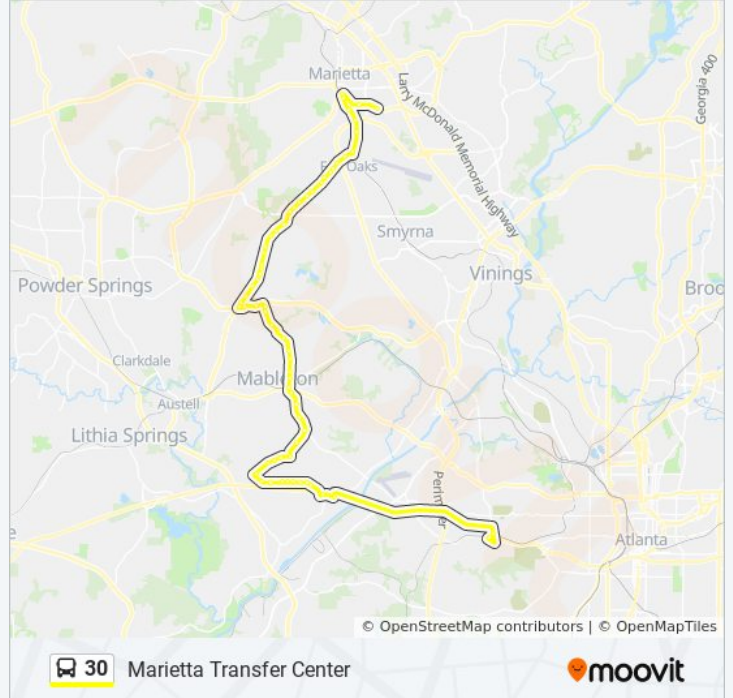

Factory Shoals Rd at Mableton Pkwy

Mableton Pkwy at Old Powder Springs Rd

Mableton Pkwy at Old Gordon Road

Mableton Pkwy at Veterans Memorial Hwy

Floyd Rd at Veterans Memorial Hwy

Floyd Rd at Fontaine Rd

Mable House Park And Ride

Floyd Rd at Ayres Rd

Floyd Rd at White Blvd

Floyd Rd at Hicks Rd

Floyd Rd at Bates Rd

Floyd Rd at Trestle Dr

Floyd Rd at East-West Conn

East-West Connector at Floyd Rd

East-West Connector at Hospital South Dr

Austell Rd at East-West Conn

Austell Rd at Hospital South Dr

Austell Rd at Story Pl SW

Austell Rd at Floyd Rd

Austell Rd at Mimosa Dr

Austell Rd at Amy Ln

Austell Rd at Westbrook Mobile Homes

Austell Rd at Lanier Dr

Austell Rd at Byers Dr

Austell Rd at Milford Church Rd

Austell Rd at Crest Ridge Rd

Austell Rd at E Callaway Rd

Austell Rd at Hicks Rd

Austell Rd at Arkose Dr

Austell Rd at County Services Pkwy

Austell Rd at Lorene Dr

Austell Rd at Pat Mell Rd

Austell Rd at Cunningham Rd