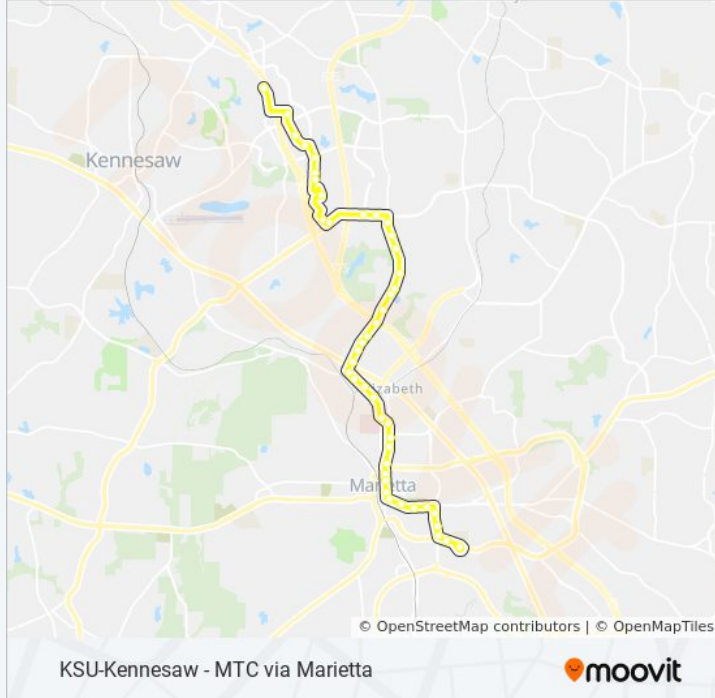

Bells Ferry Rd at Manuel Dr

Bells Ferry Rd at Bridgestone Dr

Bells Ferry Rd at Oak Harbor Trl

Bells Ferry Rd at Mark Ave

Bells Ferry Rd at Arnold Ave

Bells Ferry Rd at Skip Wells Park

Bells Ferry Rd at Bristol Ln

Bells Ferry Rd at Higoak Dr

Barrett Pkwy at Prado Ln

Barrett Pkwy at Chastain Meadows Pkwy

Barrett Pkwy at Busbee Pkwy

Busbee Pkwy at Town Center Dr

Ring Rd at Jc Penney Entrance

Busbee Pkwy at Town Center Dr

Busbee Pkwy at Garden Ridge

Busbee Pkwy at Big Shanty Rd

Busbee Park-N-Ride

Busbee Dr at Ksu Center

Busbee Dr at Townpark Ln

Frey Rd at Campus Loop

Direction: Marietta Transfer Center

35 stops

Marietta Transfer Center Route Timetable:

Sunday	8:00 AM - 7:00 PM
Monday	6:00 AM - 11:00 PM
Tuesday	6:00 AM - 11:00 PM
Wednesday	6:00 AM - 11:00 PM
Thursday	6:00 AM - 11:00 PM
Friday	6:00 AM - 11:00 PM
Saturday	7:00 AM - 9:00 PM