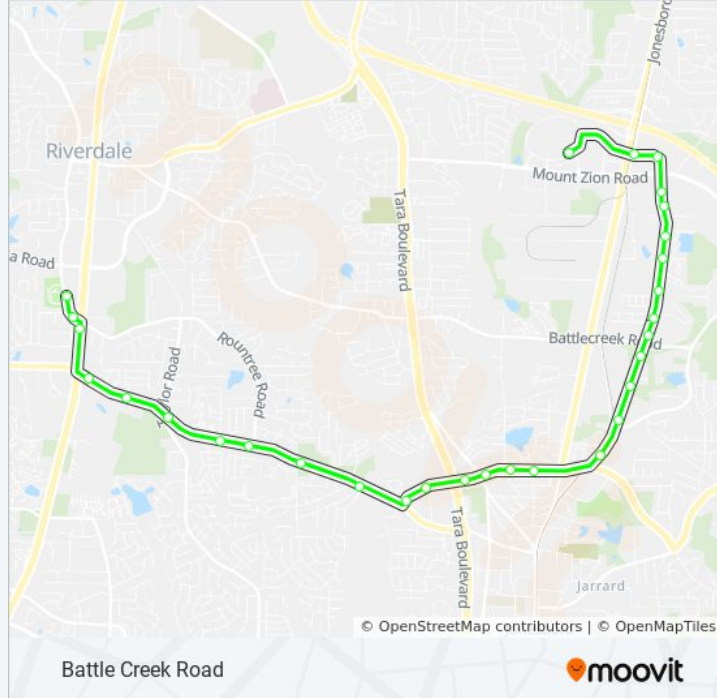

Southlake Pkwy @ 7576

Southlake Pkwy @ 7420

Southlake Pkwy @ Battle Creek Rd

Southlake Pkwy @ Marquis Way

Southlake Pkwy @ 7188

Southlake Pkwy @ Claridge Park Dr

Southlake Pkwy @ Spring Lake Dr

Southlake Pkwy @ Nolan Ct

Southlake Pkwy @ Mt Zion Rd

Southlake Pkwy @ 1533

Southlake Pkwy @ S Lee St

Southlake Mall

198 bus time schedules and route maps are available in an offline PDF at moovitapp.com. Use the [Moovit App](#) to see live bus times, train schedule or subway schedule, and step-by-step directions for all public transit in Atlanta.

[About Moovit](#) · [MaaS Solutions](#) · [Supported Countries](#) · [Mooviter Community](#)

© 2024 Moovit - All Rights Reserved

Check Live Arrival Times