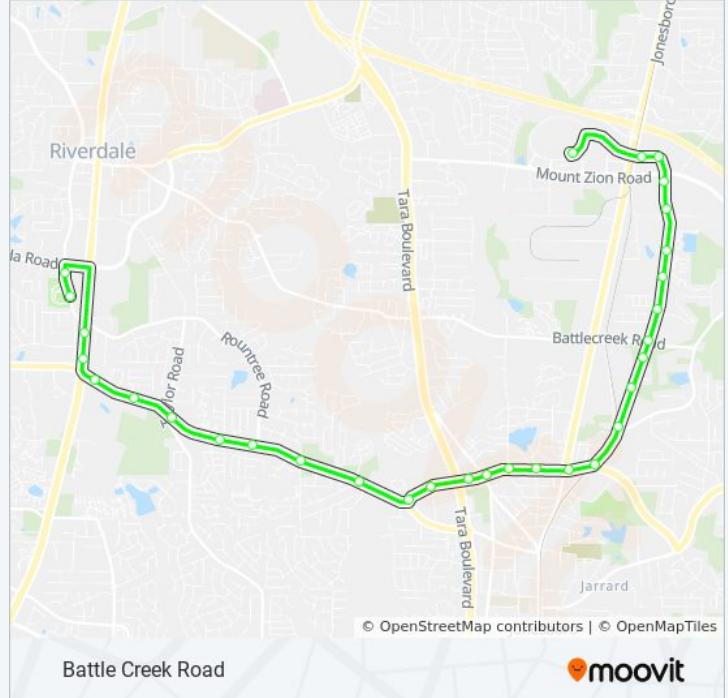

198 bus Time Schedule

Riverdale Town Center Route Timetable:

Sunday	5:38 AM - 11:38 PM
Monday	5:38 AM - 11:38 PM
Tuesday	5:38 AM - 11:38 PM
Wednesday	5:38 AM - 11:38 PM
Thursday	5:38 AM - 11:38 PM
Friday	5:38 AM - 11:38 PM
Saturday	5:38 AM - 11:38 PM

198 bus Info

Direction: Riverdale Town Center

Stops: 31

Trip Duration: 27 min

Line Summary:

Sr 138 @ Rountree Rd
 Sr 138 @ Antebellum Ln
 Sr 138 @ Taylor Rd
 Sr 138 @ Winderemere Dr
 Sr 138 @ Sr 85
 Sr 85 @ Sr 138
 Sr 85 @ Rountree Rd
 Church St @ Bethsaida Rd
 Church St @ Town Center Dr

Direction: Southlake Mall

30 stops

[VIEW LINE SCHEDULE](#)

Church St @ Town Center Dr
 Church St @ Mcelroy Dr
 Sr 85 @ Church St
 Sr 138 @ Sr 85
 Sr 138 @ Winderemere Dr
 Sr 138 @ Taylor Rd
 Sr 138 @ Antebellum Ln
 Sr 138 @ Rountree Rd
 Sr 138 @ Kendrick Rd
 Sr 138 @ Devonshire Dr
 Sr 138 @ North Ave
 Sr 138 @ Cross Rd Pkwy
 Sr 138 @ Tara Blvd
 Sr 138 @ N Main St
 Sr 138 @ Tara Rd
 Sr 138 @ Scarlett Dr
 N Mcdonough St @ Sr 138
 Southlake Pkwy @ Mt Zion Blvd

198 bus Info

Direction: Southlake Mall

Stops: 30

Trip Duration: 26 min

Line Summary:

Southlake Pkwy @ 7576

Southlake Pkwy @ 7420

Southlake Pkwy @ Battle Creek Rd