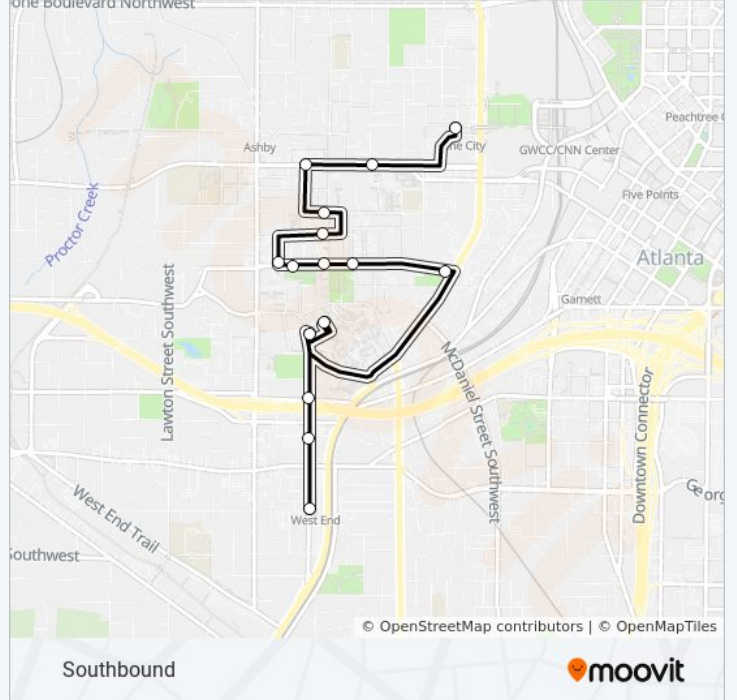

Use the Moovit App to find the closest AUC SHUTTLE bus station near you and find out when is the next AUC SHUTTLE bus arriving.

Direction: Northbound

14 stops

[VIEW LINE SCHEDULE](#)

West End Marta Station
West End Mall
Park St. Church
Morehouse Westview Security Gate (Jazzman'S)
Spelman West Parking Garage
Burger King
Cau South
Cau Student Center
Morehouse Purude Hall
Walmart
Auc Woodruff Library (Beckwith St.)
Itc Entrance
Cau- Oglethrope Bldg.
Vine City Marta (Rear)

- Vine City Marta (Rear)
- Itc Entrance
- Walmart (Mik Jr. Dr. & Sncc Way)
- Auc Woodruff Library (Beckwith St.)
- Auc Woodruff Library (Parsons St.)
- Morehouse Purdue Hall
- Morehouse Entrance
- Cau Student Center
- Cau South
- Burger King
- Spelman West Parking Garage
- Morehouse Westview Security Gate (Jazzman'S)
- Park St. Church
- West End Mall
- West End Marta Station

AUC SHUTTLE bus Time Schedule

Southbound Route Timetable:

Sunday	12:00 PM - 11:30 PM
Monday	12:00 AM - 11:30 PM
Tuesday	12:00 AM - 11:30 PM
Wednesday	12:00 AM - 11:30 PM
Thursday	12:00 AM - 11:30 PM
Friday	12:00 AM - 6:00 PM
Saturday	12:00 PM - 6:00 PM

AUC SHUTTLE bus Info

Direction: Southbound

Stops: 15

Trip Duration: 20 min

Line Summary:

AUC SHUTTLE bus time schedules and route maps are available in an offline PDF at moovitapp.com. Use the [Moovit App](#) to see live bus times, train schedule or subway schedule, and step-by-step directions for all public transit in Atlanta.