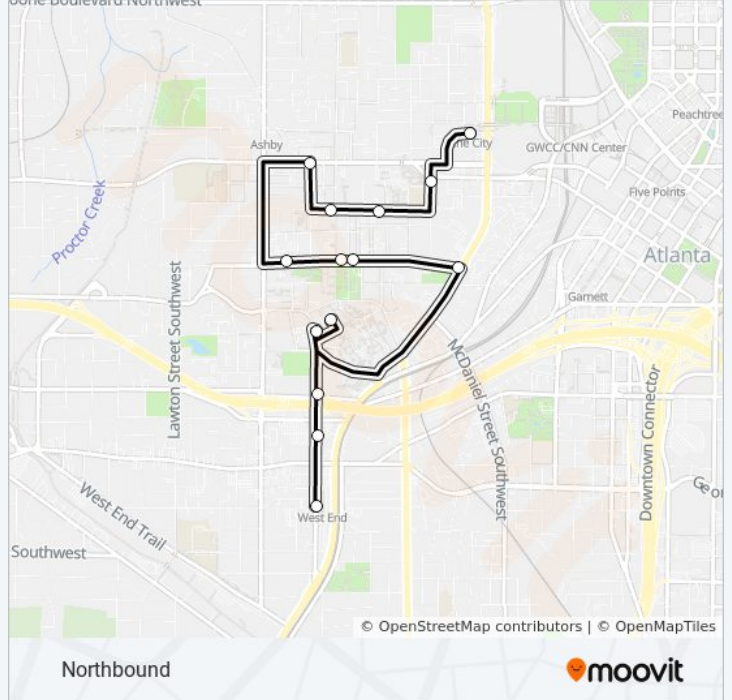

Use the Moovit App to find the closest AUC SHUTTLE bus station near you and find out when is the next AUC SHUTTLE bus arriving.

Direction: Northbound

14 stops

[VIEW LINE SCHEDULE](#)

West End Marta Station
West End Mall
Park St. Church
Morehouse Westview Security Gate (Jazzman'S)
Spelman West Parking Garage
Burger King
Cau South
Cau Student Center
Morehouse Purude Hall
Walmart
Auc Woodruff Library (Beckwith St.)
Itc Entrance
Cau- Oglethrope Bldg.
Vine City Marta (Rear)

AUC SHUTTLE bus Time Schedule

Northbound Route Timetable:

Sunday	12:00 PM - 11:30 PM
Monday	12:00 AM - 11:30 PM
Tuesday	12:00 AM - 11:30 PM
Wednesday	12:00 AM - 11:30 PM
Thursday	12:00 AM - 11:30 PM
Friday	12:00 AM - 6:00 PM
Saturday	12:00 PM - 6:00 PM

AUC SHUTTLE bus Info

Direction: Northbound

Stops: 14

Trip Duration: 20 min

Line Summary:

Direction: Southbound

15 stops

[VIEW LINE SCHEDULE](#)

- Vine City Marta (Rear)
- Itc Entrance
- Walmart (Mik Jr. Dr. & Sncc Way)
- Auc Woodruff Library (Beckwith St.)
- Auc Woodruff Library (Parsons St.)
- Morehouse Purdue Hall
- Morehouse Entrance
- Cau Student Center
- Cau South
- Burger King
- Spelman West Parking Garage
- Morehouse Westview Security Gate (Jazzman'S)
- Park St. Church
- West End Mall
- West End Marta Station