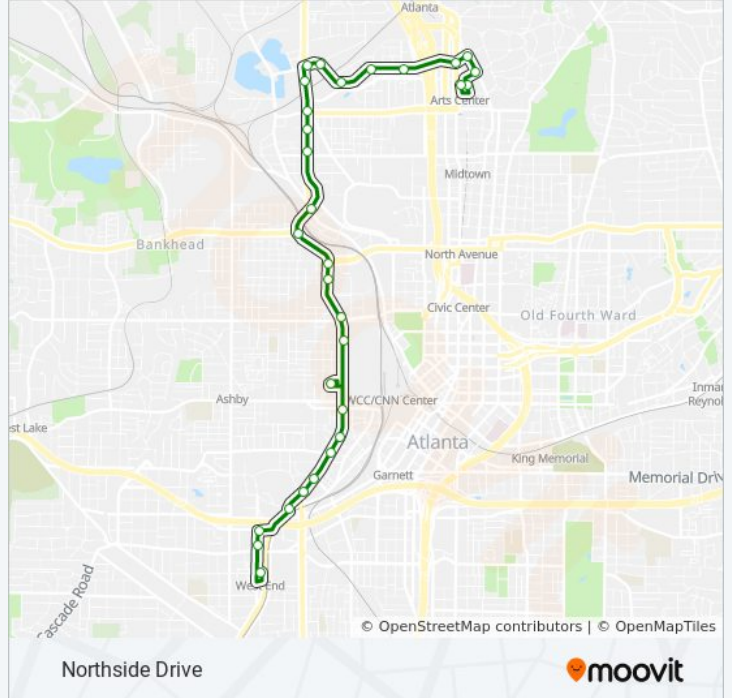

94 bus Info
Direction: Arts Center Station
Stops: 30
Trip Duration: 30 min
Line Summary:

- West End Station
- Lee St SW @ Poole Pl SW
- Lee St SW @ Oak St SW
- Chapel St SW @ Westview Dr SW
- Northside Dr SW @ Spelman Ln SW
- Northside Dr SW @ Mcdaniel St SW
- Northside Dr SW @ Fair St SW
- Northside Dr SW @ Nelson St SW
- Northside Dr SW @ Mitchell St SW
- Vine City Station (Electric Ave)
- Northside Dr NW @ Thurmond St NW
- Northside Dr NW @ Ivan Allen Jr Blvd NW
- Northside Dr NW @ Cameron M Alexander Blvd NW
- Northside Dr NW @ North Ave NW
- Northside Dr @ Donald L Hollowell Pkwy
- Northside Dr NW @ Marietta St NW
- Northside Dr NW @ 10th St NW
- Northside Dr @ Ethel St
- Northside Dr NW @ 14th St NW
- Northside Dr @ 17th St
- 17th St NW @ Northside Dr NW

17th St NW @ Bishop St NW

17th St NW @ Village St

17th St NW @ State St NW

17th St NW @ Market St NW

17th St NW @ W Peachtree St NW

17th St NE @ Peachtree St NE

Peachtree St NE @ 16th St NE

Arts Center Way @ 15th St (Arts Center Stn - Upper Entrance)

Arts Center Station

Direction: West End Station

25 stops

[VIEW LINE SCHEDULE](#)

Arts Center Station

17th St NW @ Spring St NW

17th St NW @ Market St NW

17th St NW @ State St NW

17th St NW @ Village St

Northside Dr NW @ 17th St NW

Northside Dr NW @ 14th St NW

Northside Dr NW @ 10th St NW

Northside Dr NW @ Marietta St NW

Northside Dr @ 610

Northside Dr @ North Ave

Northside Dr NW @ Cameron M Alexander Blvd NW