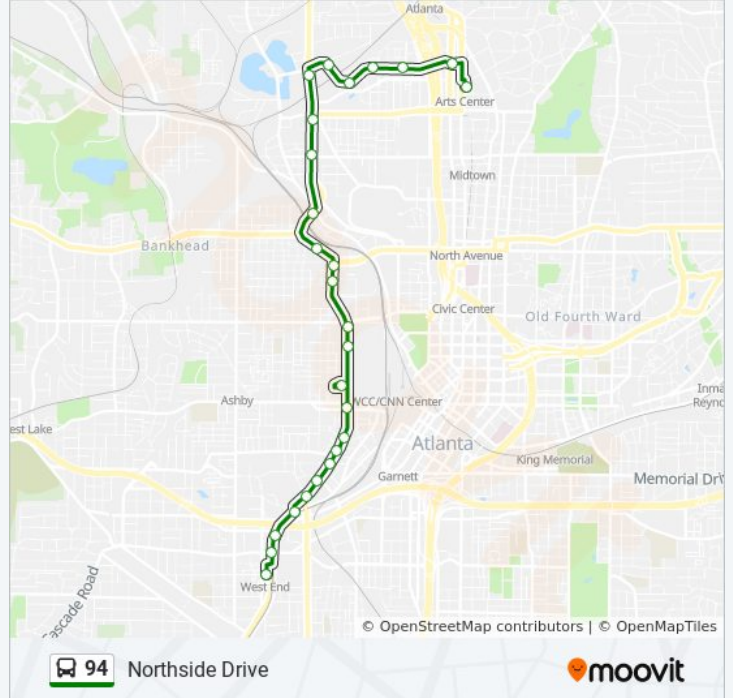

17th St NW @ Village St

Northside Dr NW @ 17th St NW

Northside Dr NW @ 14th St NW

Northside Dr NW @ 10th St NW

Northside Dr NW @ Marietta St NW

Northside Dr @ 610

Northside Dr @ North Ave

Northside Dr NW @ Cameron M Alexander Blvd NW

94 bus Info

Direction: West End Station

Stops: 25

Trip Duration: 26 min

Line Summary:

Bldv SW

Northside Dr @ Larkin St

Northside Dr SW @ Greensferry Ave SW

Northside Dr SW @ Spelman Ln SW

Chapel St SW @ W Whitehall St SW

W Whitehall St SW @ Oak St SW

W Whitehall St SW @ Ralph D Abernathy Blvd
SW

West End Station

94 bus time schedules and route maps are available in an offline PDF at moovitapp.com. Use the [Moovit App](#) to see live bus times, train schedule or subway schedule, and step-by-step directions for all public transit in Atlanta.